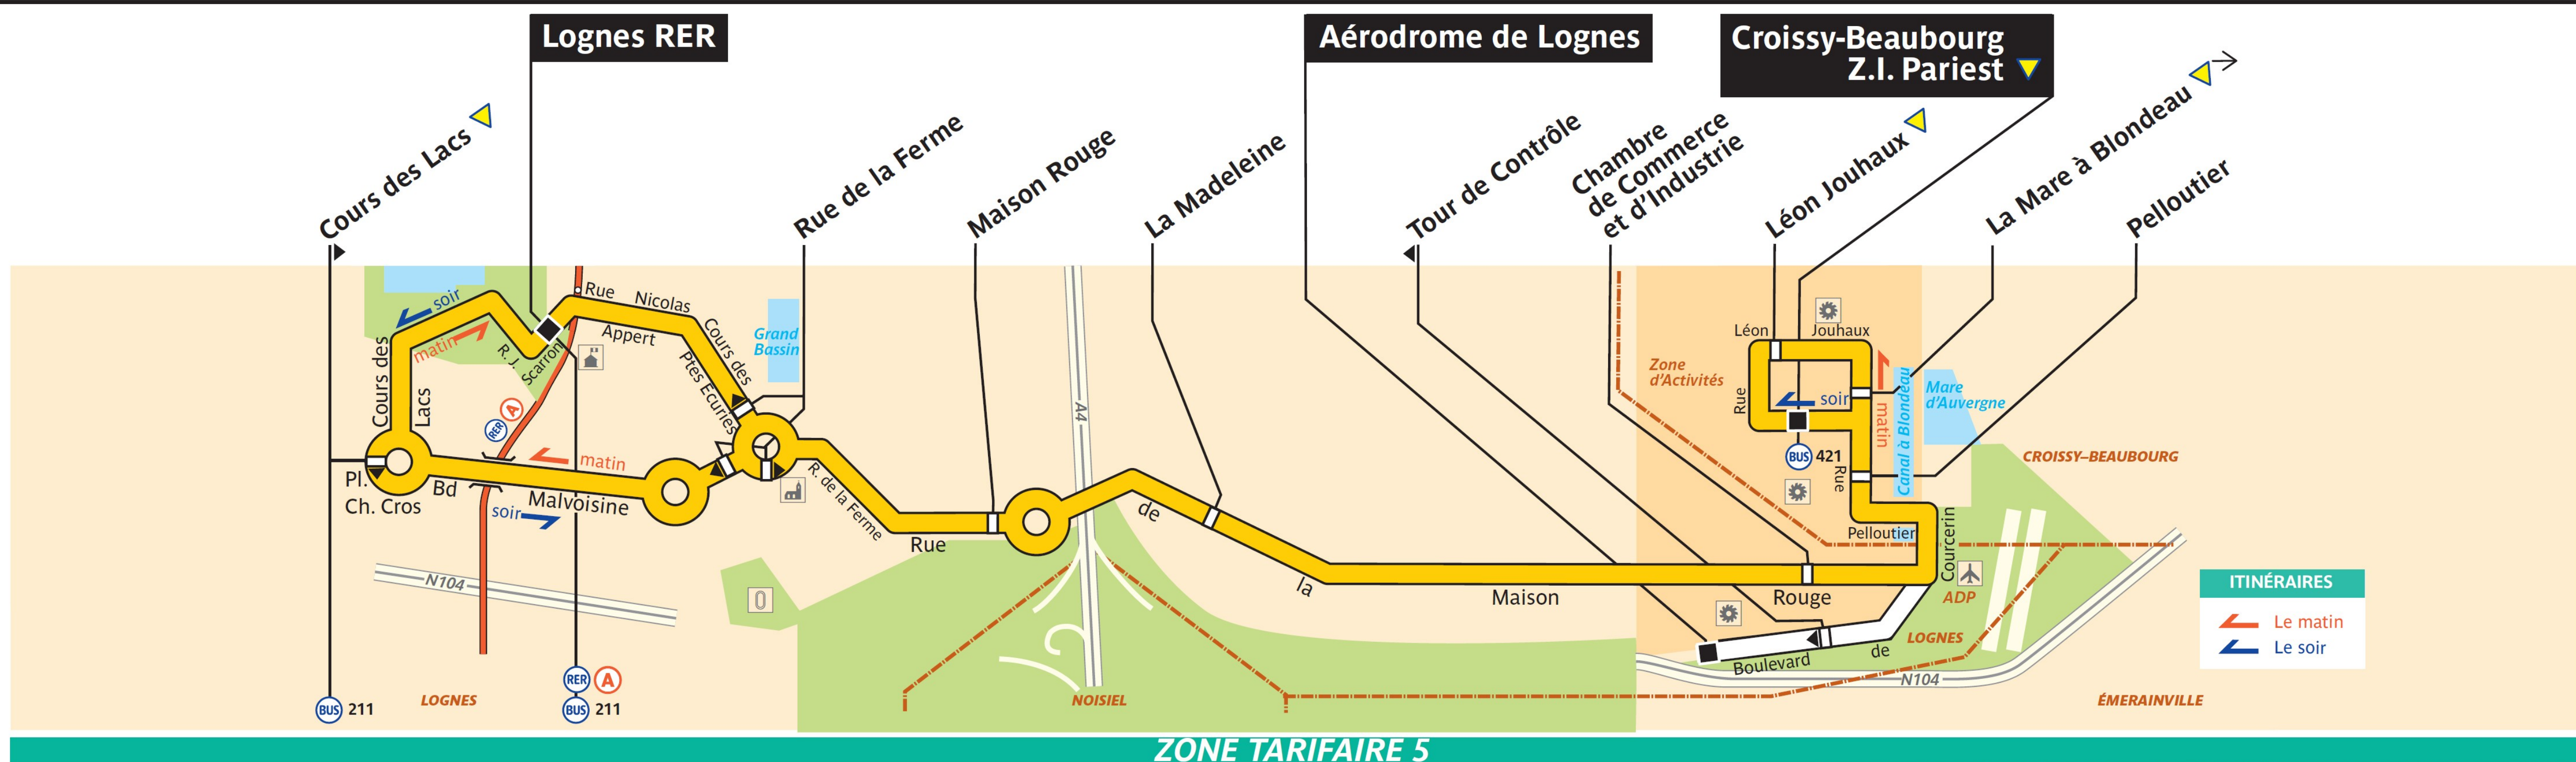

321

ratp.fr

applis RATP

32 46

RATP Paris Bus 321

Via - EUtouring.com
Reproduced with Permission

Arrêt non accessible
aux UFR

ZONE TARIFAIRE 5