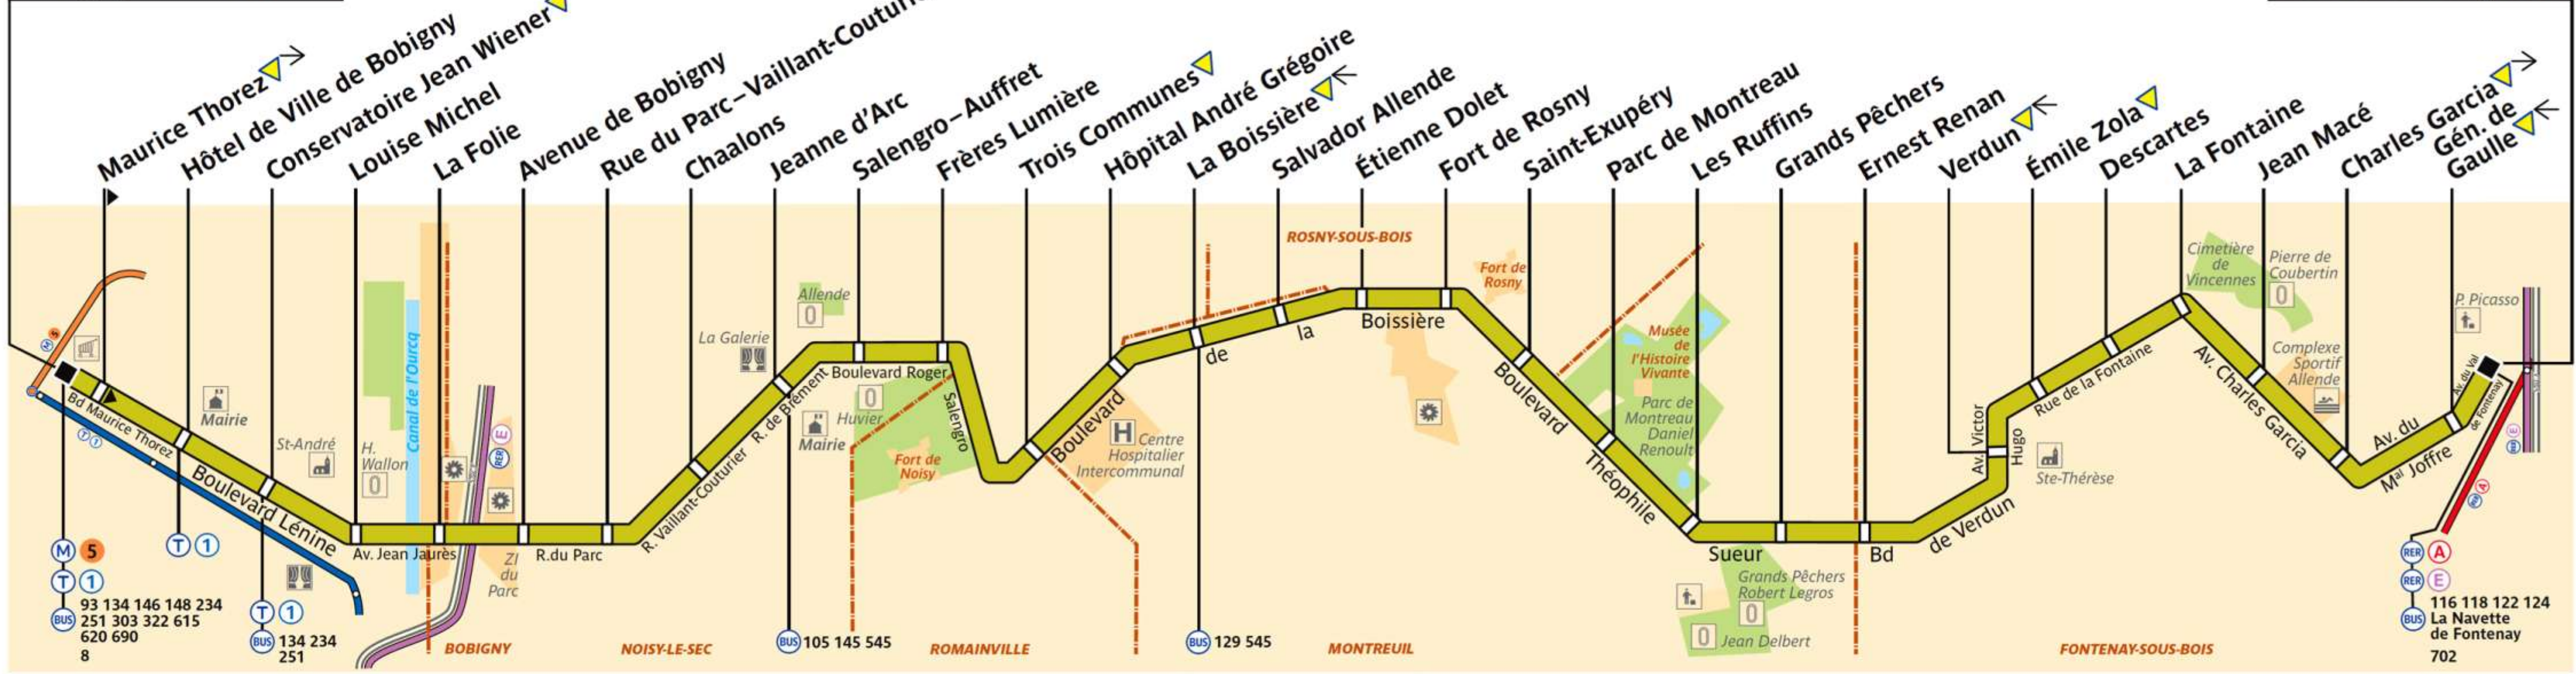

301

RATP Paris Bus 301

Via - EUtouring.com
Reproduced with Permission

Bobigny – Pablo Picasso

Val de Fontenay RER

ZONE TARIFAIRE 3