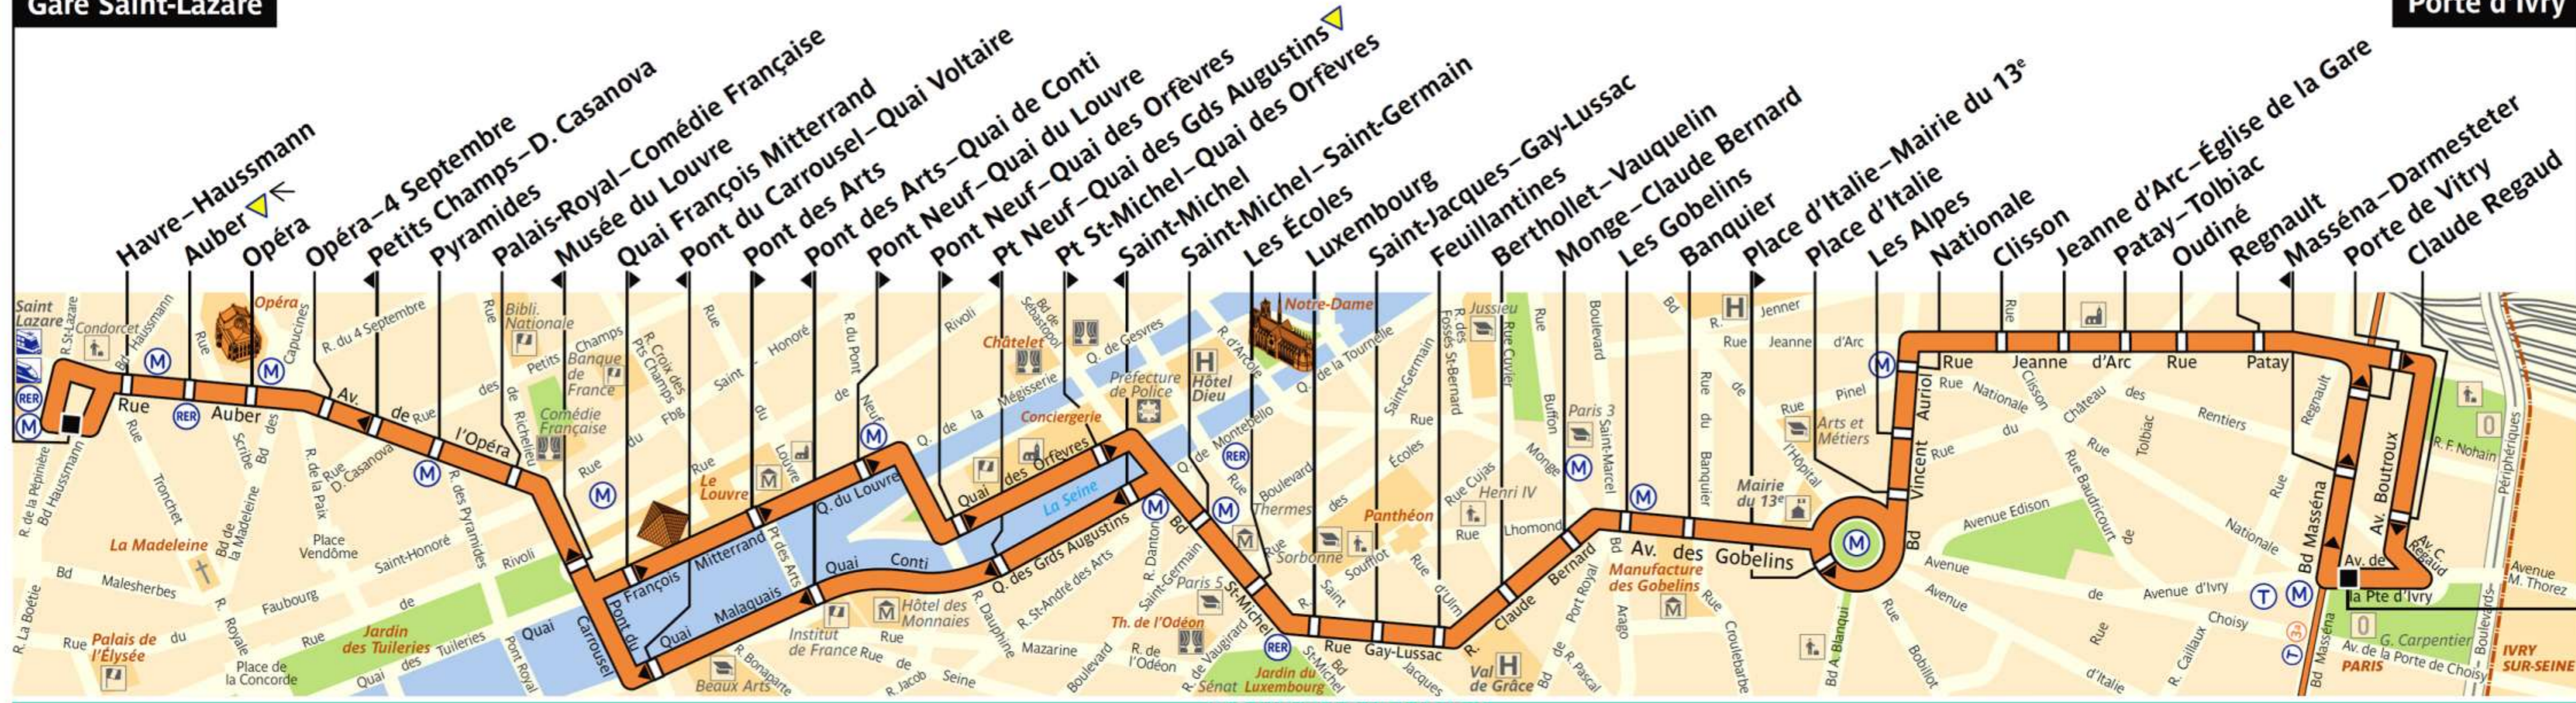

27

RATP Paris Bus 27

Via - EUtouring.com
Reproduced with Permission

Arrêt non accessible
aux UFR

Gare Saint-Lazare

ZONE TARIFAIRE 1