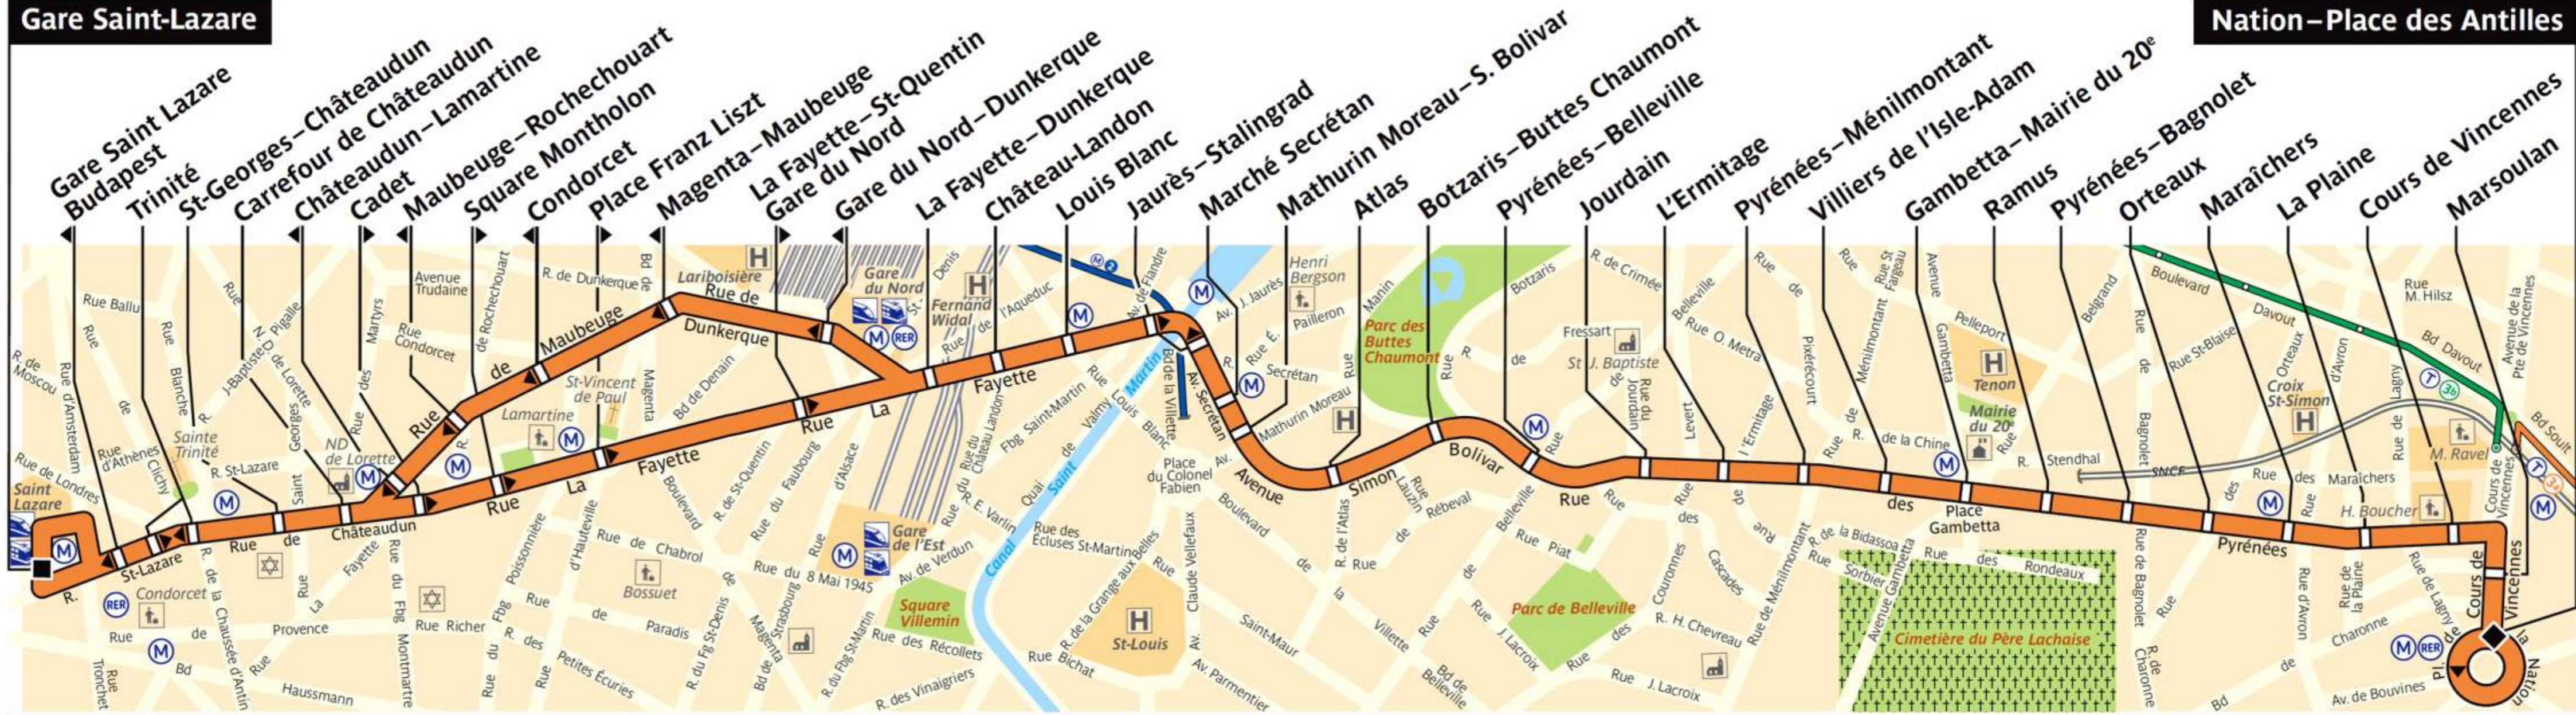

26

RATP Paris Bus 26

Via - EUtouring.com
Reproduced with Permission

Gare Saint-Lazare

Nation-Place des Antilles

ZONE TARIFAIRE 1