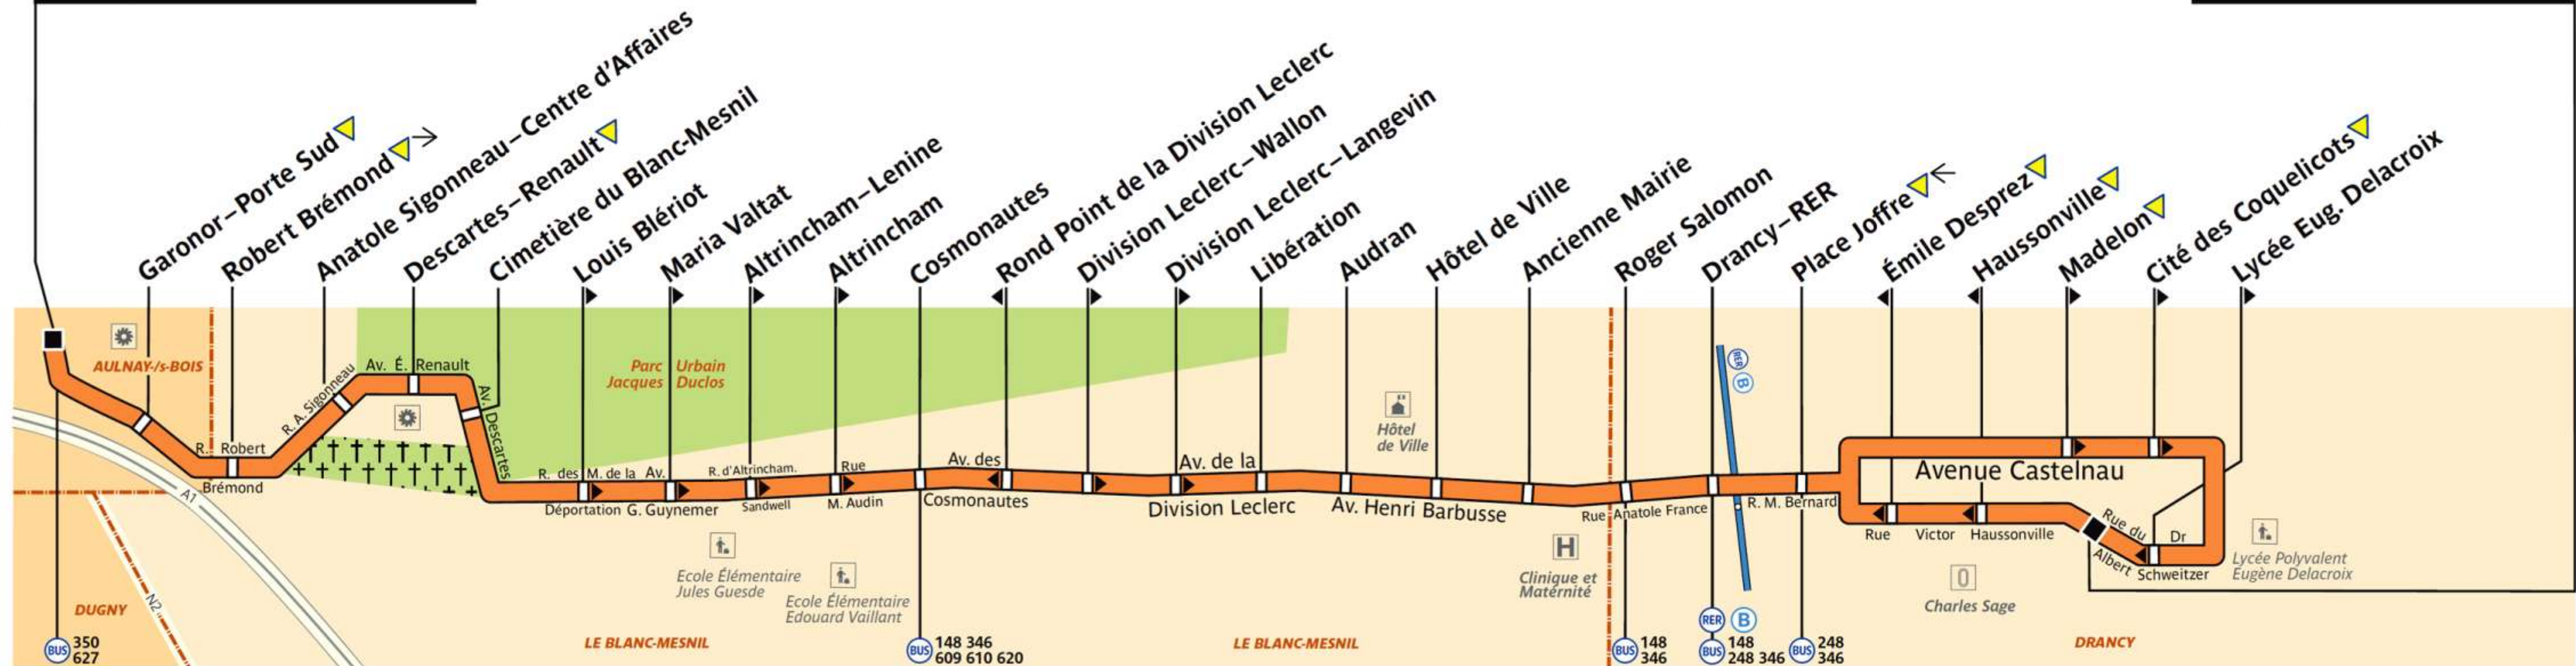

247

RATP Paris Bus 247

Via - EUtouring.com
Reproduced with Permission

Arrêt non accessible aux UFR

Aulnay-sous-Bois–Garonor ▼

Drancy–Stade Charles Sage

ZONE TARIFAIRE 3