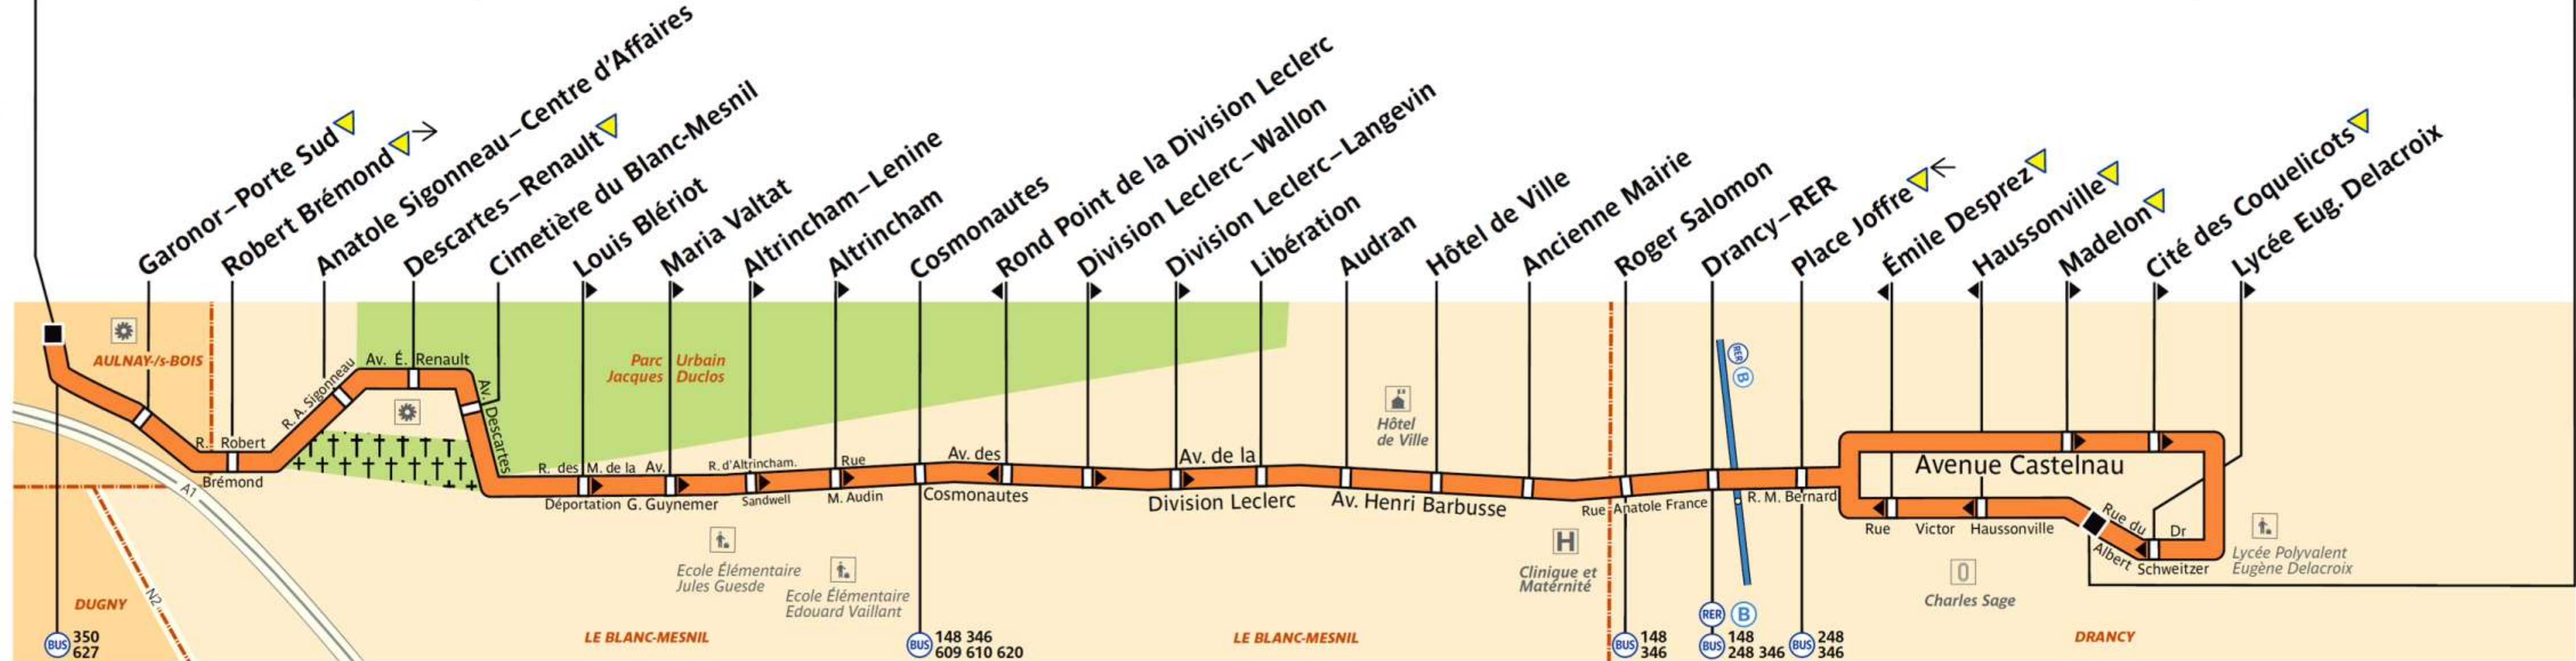

247

RATP Paris Bus 247

Via - EUtouring.com
Reproduced with Permission

Aulnay-sous-Bois–Garonor ▼

Drancy–Stade Charles Sage

ZONE TARIFAIRE 3