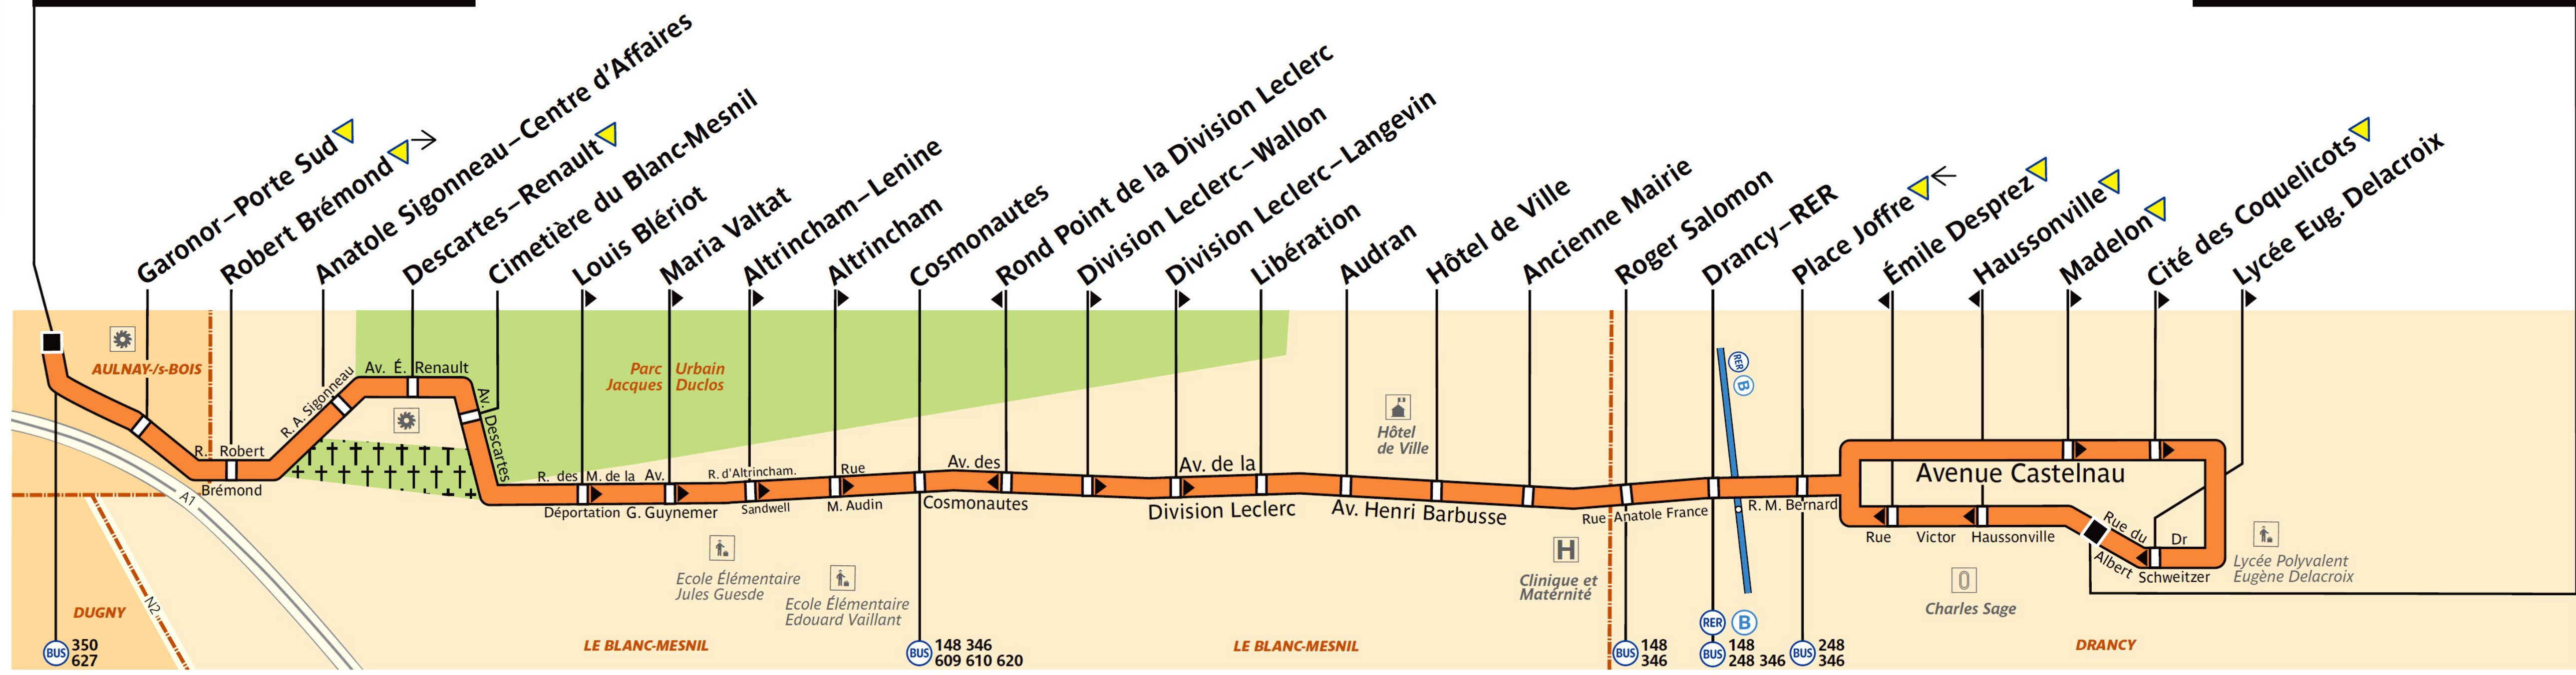

247

RATP Paris Bus 247

Via - EUtouring.com
Reproduced with Permission

Aulnay-sous-Bois–Garonor ▼

Drancy–Stade Charles Sage

ZONE TARIFAIRE 3