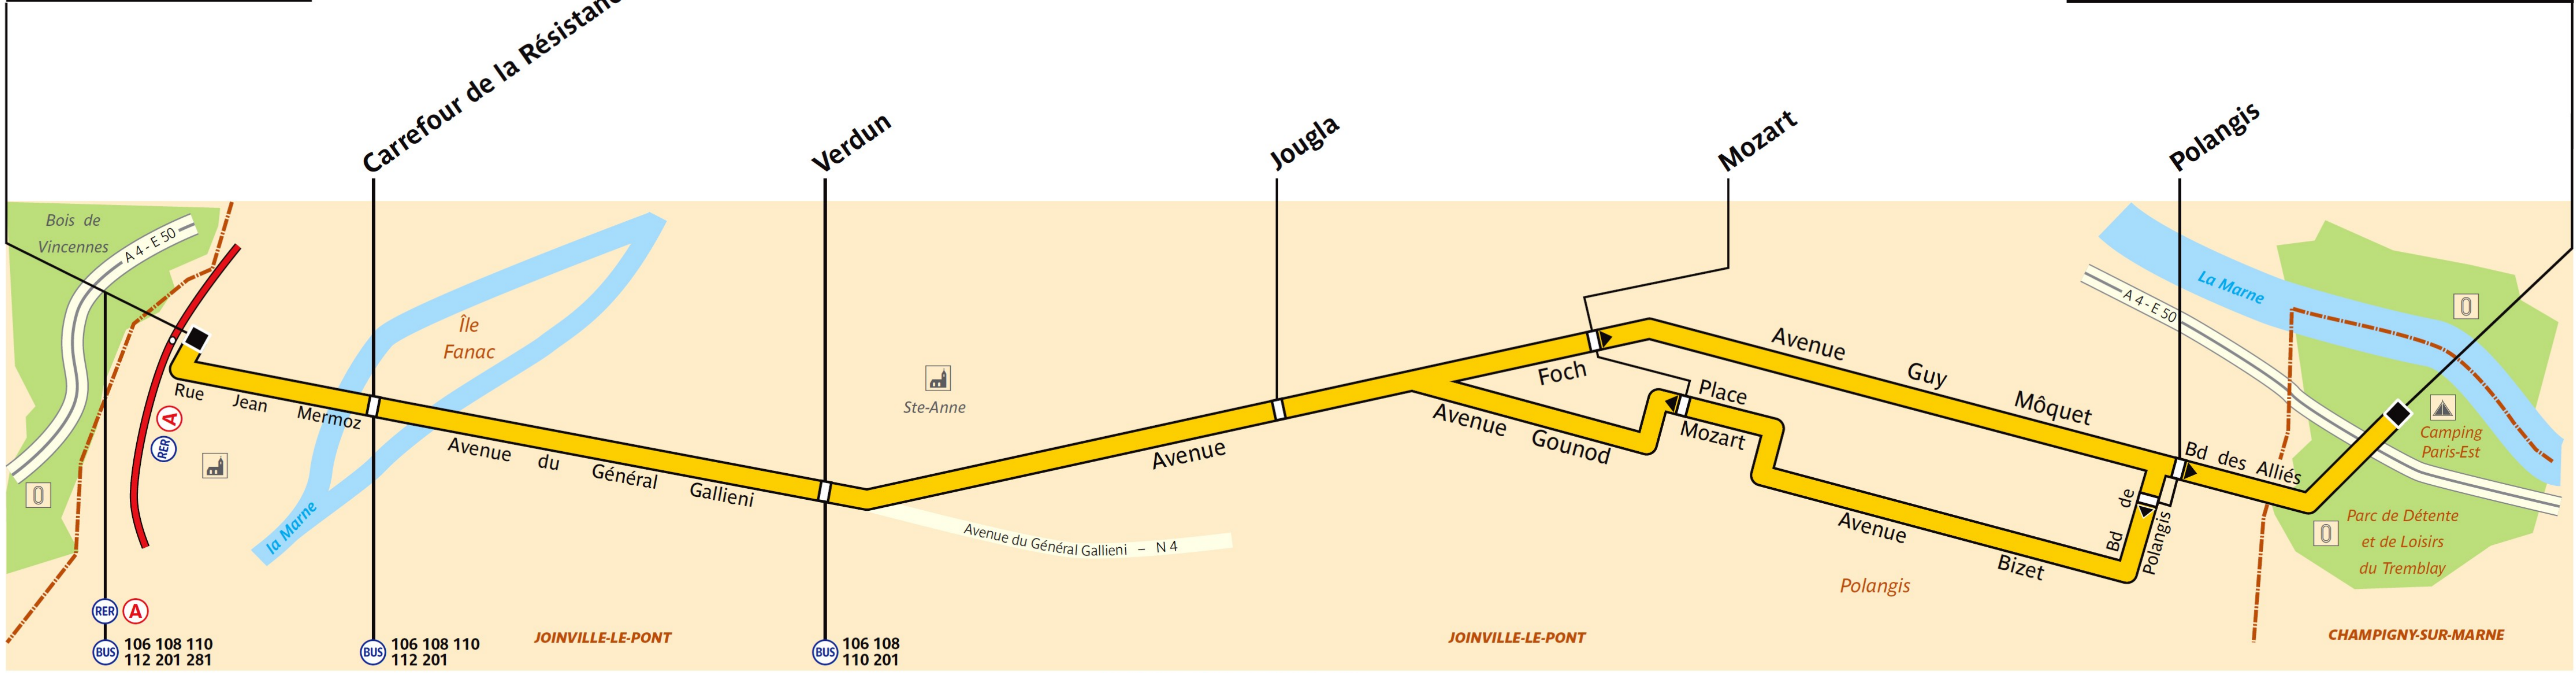

101

ratp.fr applis RATP 32 46 RATP Service clientèle TSA 81250 75564 Paris Cedex 12

RATP Paris Bus 101

Via - EUtouring.com
Reproduced with Permission

Joinville-le-Pont RER

Champigny – Camping International

ZONE TARIFAIRE 3