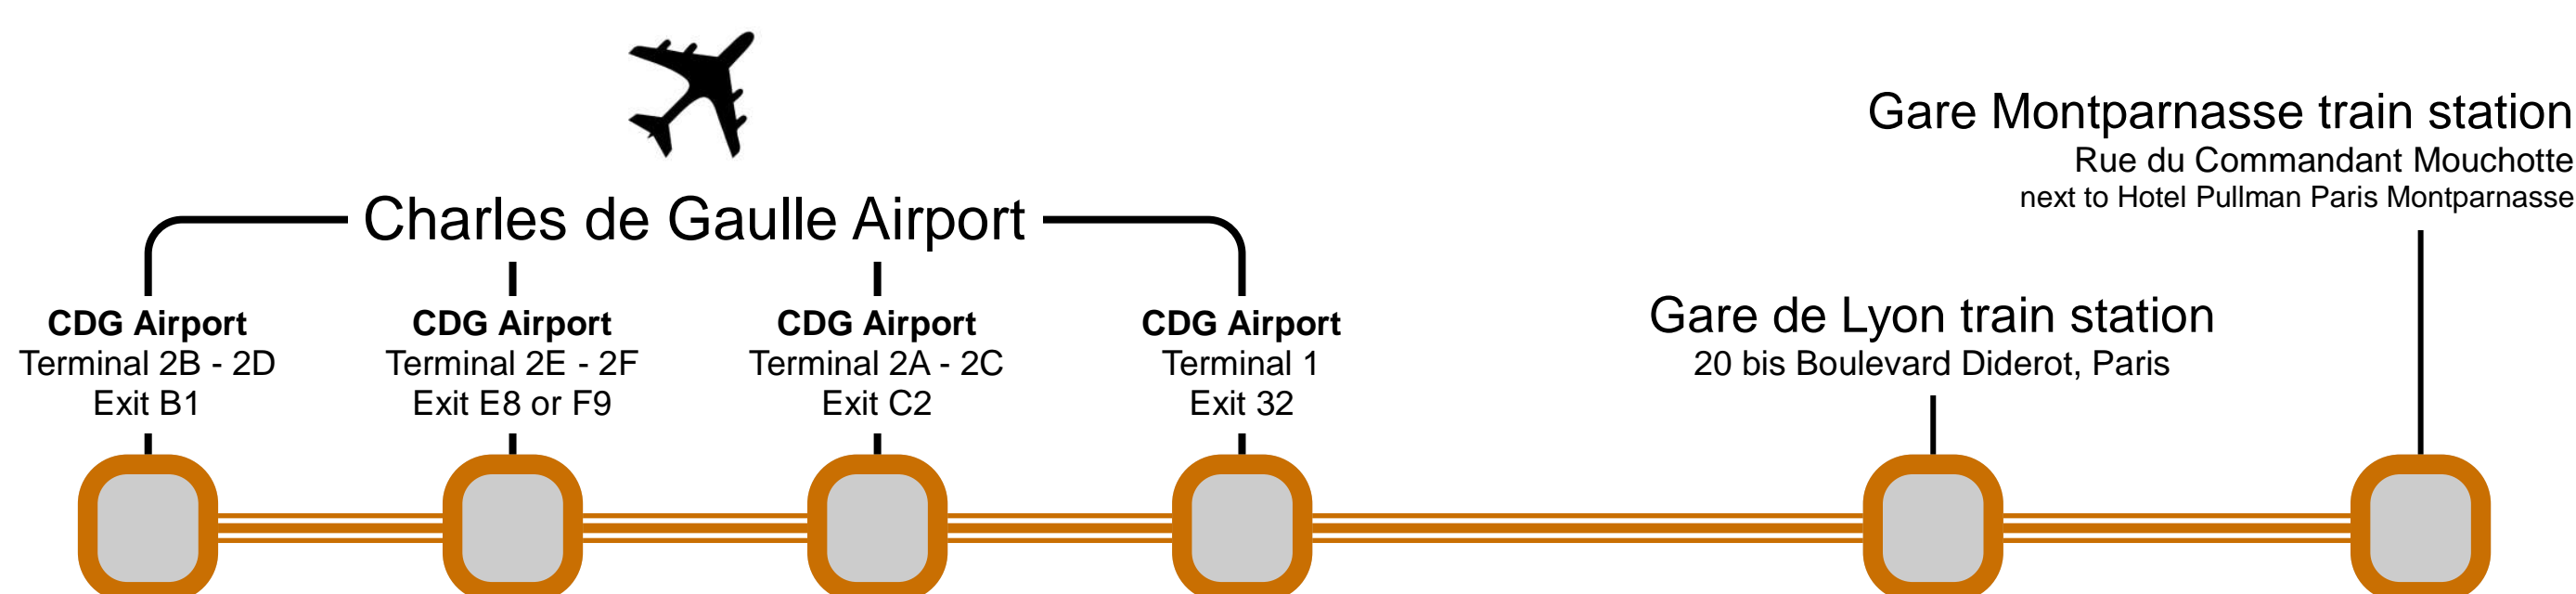

4

Les Cars Air France Line 4

Roissy CDG Airport to Gare Montparnasse and Gare de Lyon

- Bus route map with stops
- Bus timetables
- Bus ticket costs

les cars AIRFRANCE

Via - EUtouring.com

Les Cars Air France Line 4 bus route map and stops

Shuttle bus service that runs between Roissy Charles de Gaulle Airport terminals, Gare Montparnasse and Gare de Lyon

This bus shuttle service runs 7 days a week with a journey time of approximately 1.15 hr
Please remember this journey time and the timetables below are given for reference only and is subject to traffic conditions between airports

Les Cars Air France Line 4 bus timetables

Direction Paris

Shuttle bus service 7 days a week with a journey time approximately 1.15 hr
journey time and timetable are given for reference only and is subject to traffic conditions