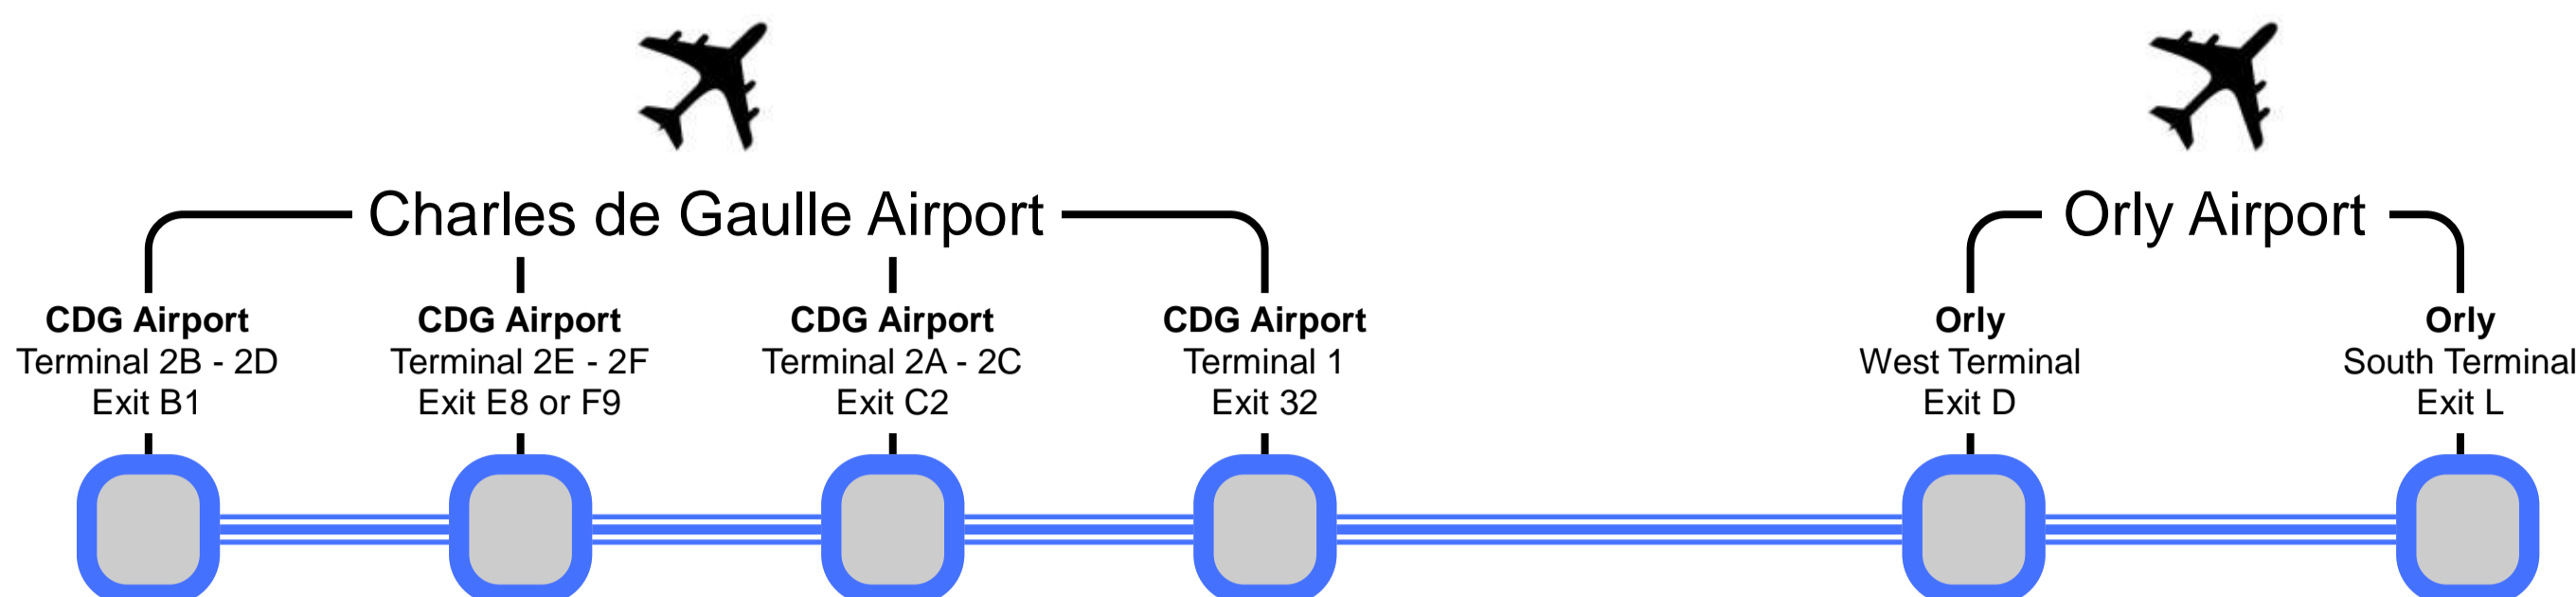

3

Les Cars Air France Line 3

Charles de Gaulle Airport to Orly Airport

- Bus map with airport terminal stops
- Bus timetables
- Bus ticket costs

les cars AIRFRANCE

Via - EUtouring.com

Les Cars Air France Line 3 - CDG and Orly airport bus terminal stops

Direct shuttle bus service that runs between Charles de Gaulle Airport terminals and Orly Airport terminals

This bus shuttle service runs 7 days a week with a journey time of approximately 1.30 hr
Please remember this journey time and the timetables below are given for reference only and is subject to traffic conditions between airports