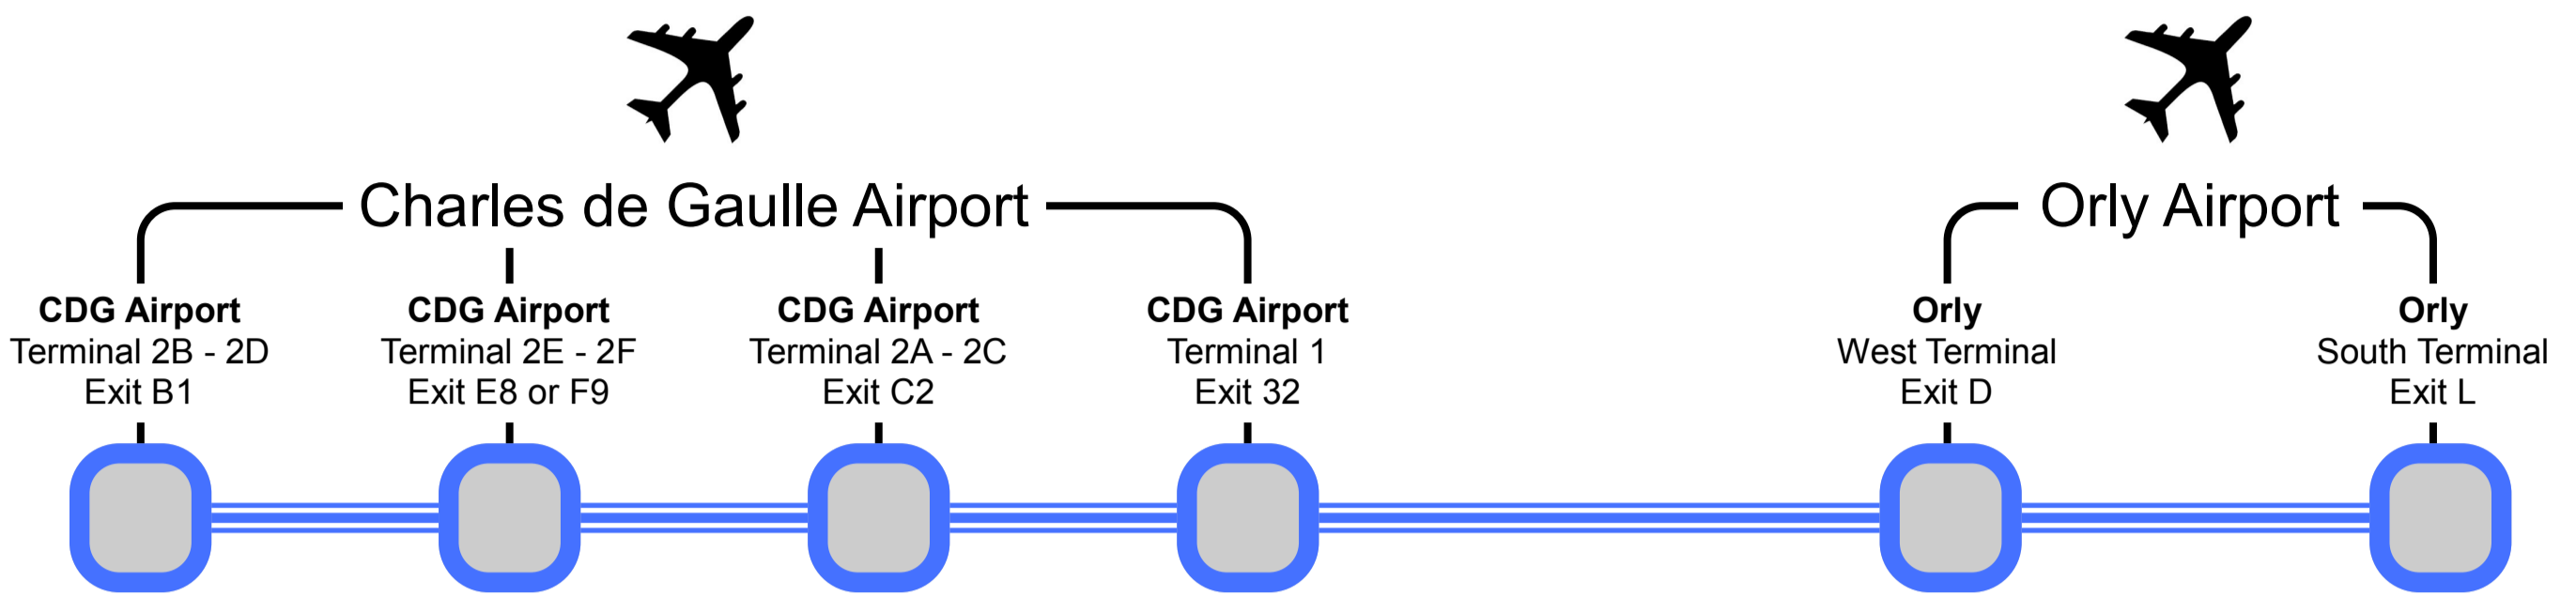

3

Les Cars Air France Line 3

Charles de Gaulle Airport to Orly Airport

- Bus map with airport terminal stops
- Bus timetables
- Bus ticket costs

les cars AIRFRANCE

Via - EUtouring.com

Les Cars Air France Line 3 - CDG and Orly airport bus terminal stops

Direct shuttle bus service that runs between Charles de Gaulle Airport terminals and Orly Airport terminals

This bus shuttle service runs 7 days a week with a journey time of approximately 1.30 hr
Please remember this journey time and the timetables below are given for reference only and is subject to traffic conditions between airports

Line 3 - Bus departure times from Charles de Gaulle Airport

	7.25 hrs	9.25 hrs	11.25 hrs	13.25 hrs	15.25 hrs	17.25 hrs	19.25 hrs	21.00 hrs
5.55 hrs	7.55 hrs	9.55 hrs	11.55 hrs	13.55 hrs	15.55 hrs	17.55 hrs	19.55 hrs	21.45 hrs
6.25 hrs	8.25 hrs	10.25 hrs	12.25 hrs	14.25 hrs	16.25 hrs	18.25 hrs	20.25 hrs	22.30 hrs
6.55 hrs	8.55 hrs	10.55 hrs	12.55 hrs	14.55 hrs	16.55 hrs	18.55 hrs		