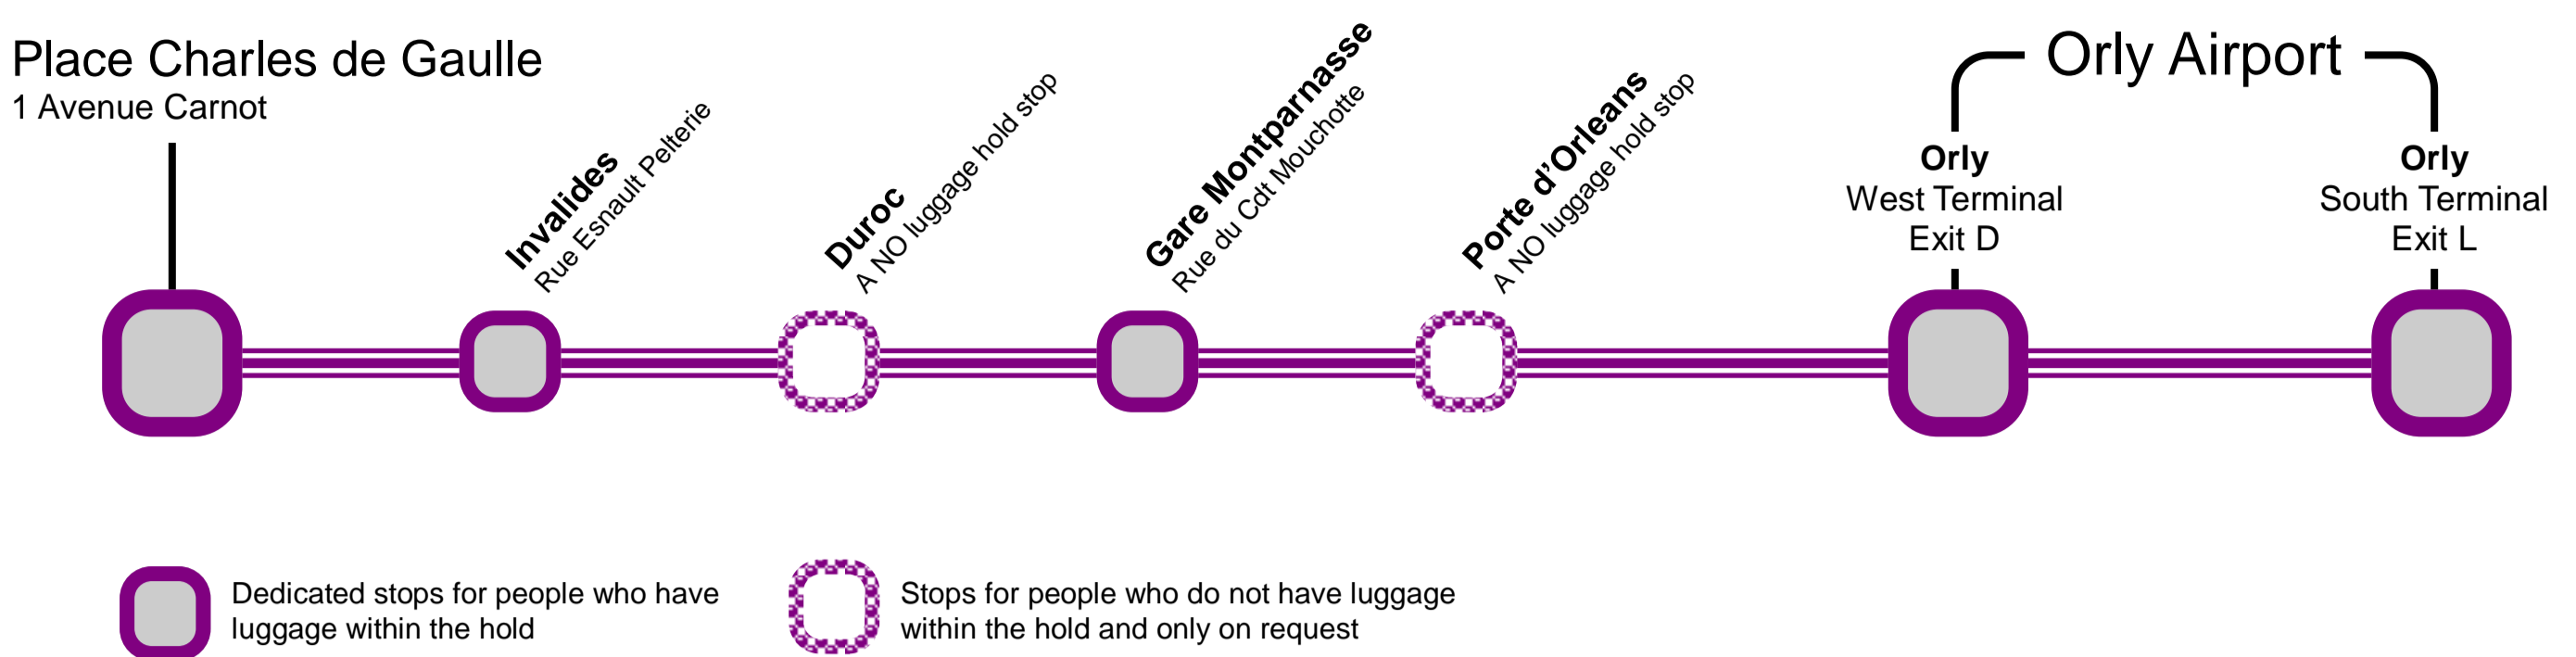

1

Les Cars Air France Line 1

Orly Airport to Place Charles de Gaulle

- Bus route map with stops
- Bus timetables
- Bus ticket costs

les cars AIRFRANCE

Via - EUtouring.com

Les Cars Air France Line 1 bus route map and stops

Shuttle bus service that runs between Orly Airport terminals and Place Charles de Gaulle

Les Cars Air France Line 1 bus timetables

Direction Paris

Shuttle bus service 7 days a week with a journey time approximately 1.00 hr
this journey time and timetable were given for reference only and is subject to traffic conditions