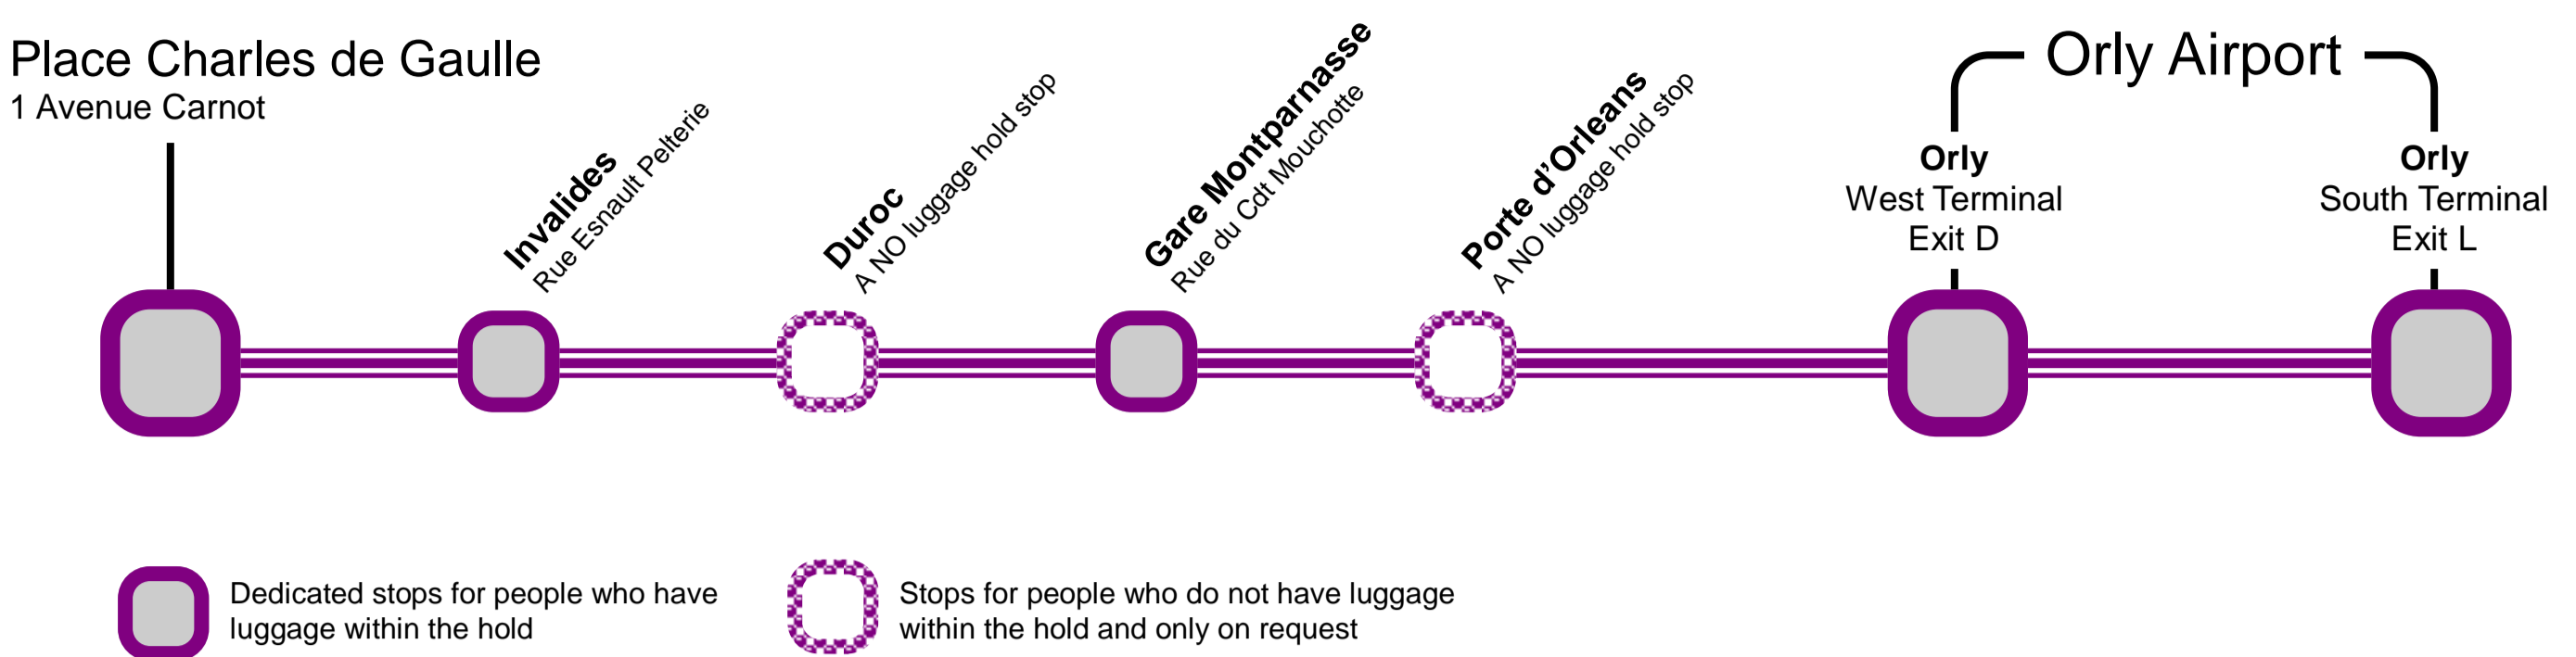

1

Les Cars Air France Line 1

Orly Airport to Place Charles de Gaulle

- Bus route map with stops
- Bus timetables
- Bus ticket costs

les cars AIRFRANCE

Via - EUtouring.com

Les Cars Air France Line 1 bus route map and stops

Shuttle bus service that runs between Orly Airport terminals and Place Charles de Gaulle

Les Cars Air France Line 1 bus timetables

Direction Paris

Shuttle bus service 7 days a week with a journey time approximately 1.00 hr
this journey time and timetable were given for reference only and is subject to traffic conditions