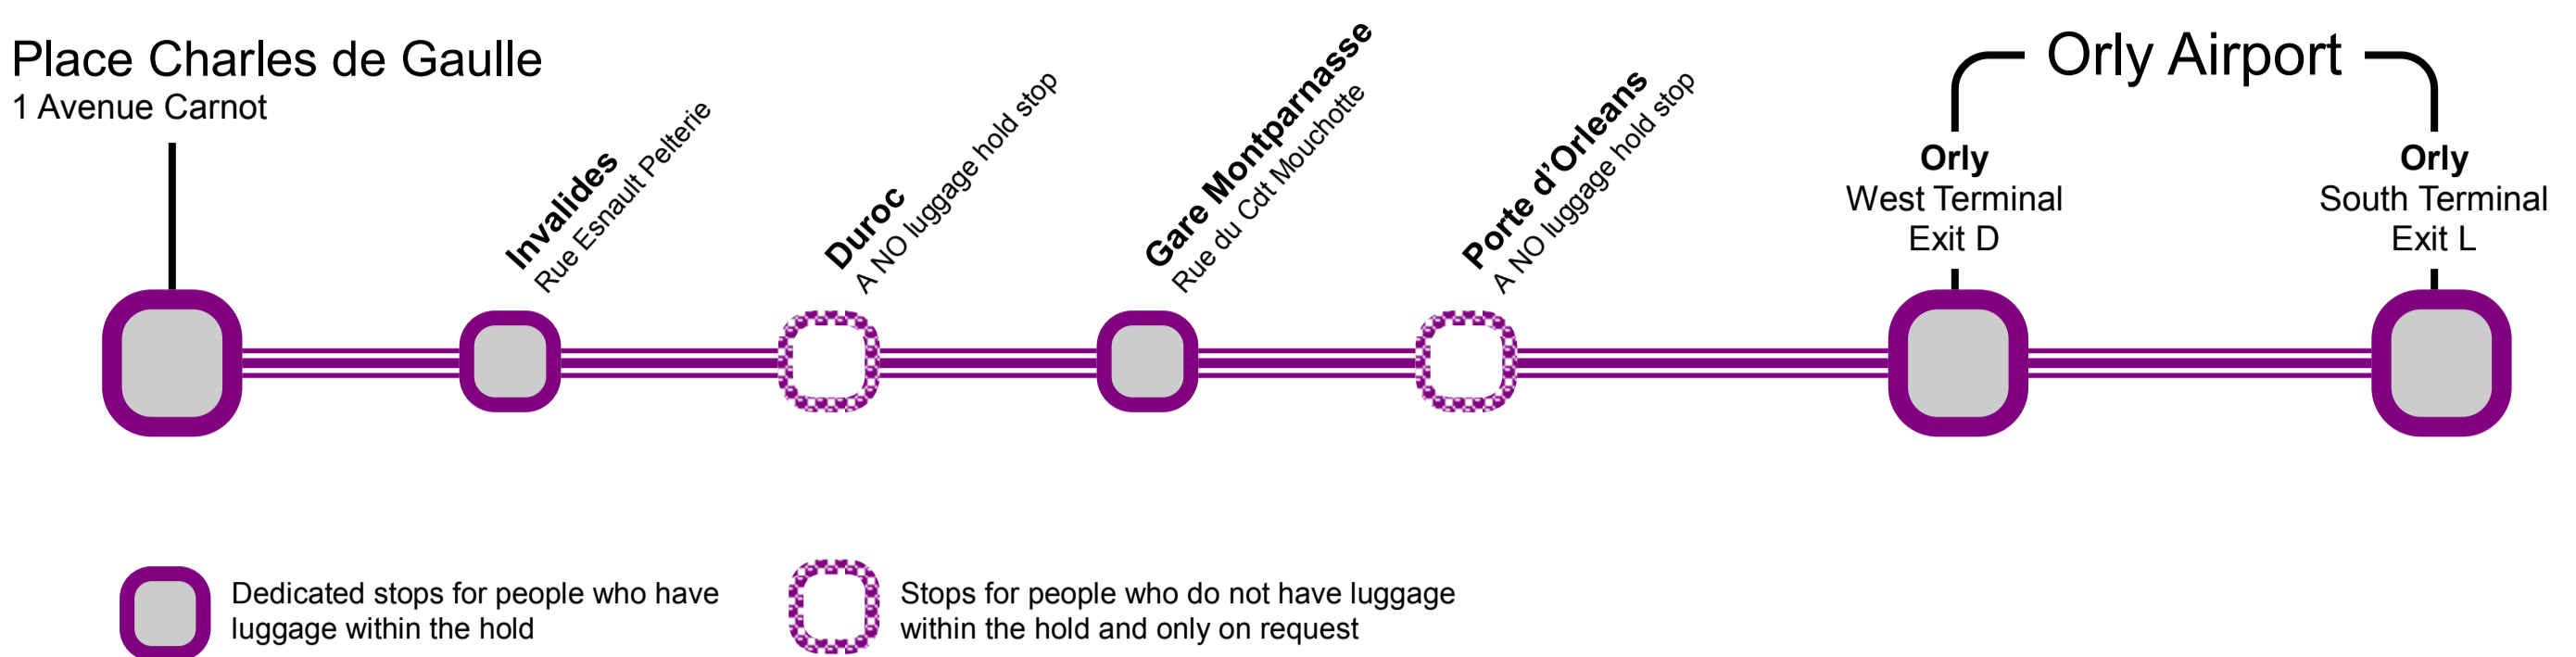

1

Les Cars Air France Line 1

Orly Airport to Place Charles de Gaulle

- Bus route map with stops
- Bus timetables
- Bus ticket costs

les cars AIRFRANCE

Via - EUtouting.com

Les Cars Air France Line 1 bus route map and stops

Shuttle bus service that runs between Orly Airport terminals and Place Charles de Gaulle

Les Cars Air France Line 1 bus timetables

Direction Paris

Shuttle bus service 7 days a week with a journey time approximately 1.00 hr
this journey time and timetable were given for reference only and is subject to traffic conditions