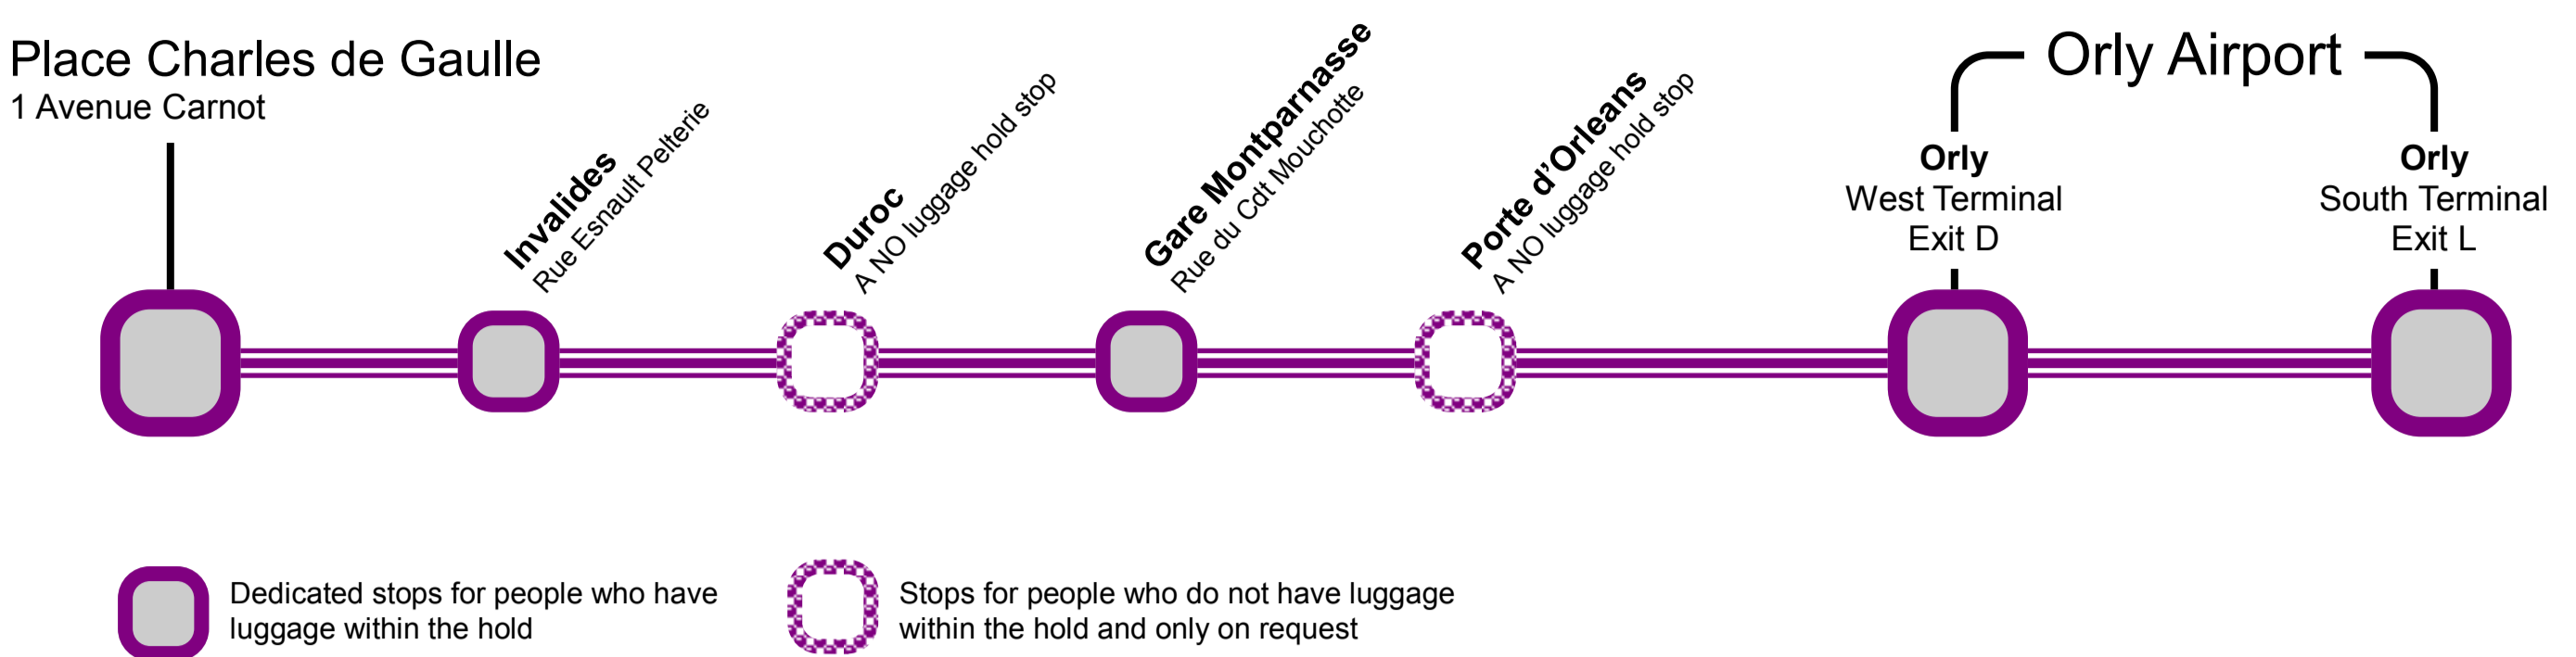

1

Les Cars Air France Line 1

Orly Airport to Place Charles de Gaulle

- Bus route map with stops
- Bus timetables
- Bus ticket costs

les cars AIRFRANCE

Via - EUtouting.com

Les Cars Air France Line 1 bus route map and stops

Shuttle bus service that runs between Orly Airport terminals and Place Charles de Gaulle

Les Cars Air France Line 1 bus timetables

Direction Paris

Shuttle bus service 7 days a week with a journey time approximately 1.00 hr
this journey time and timetable were given for reference only and is subject to traffic conditions