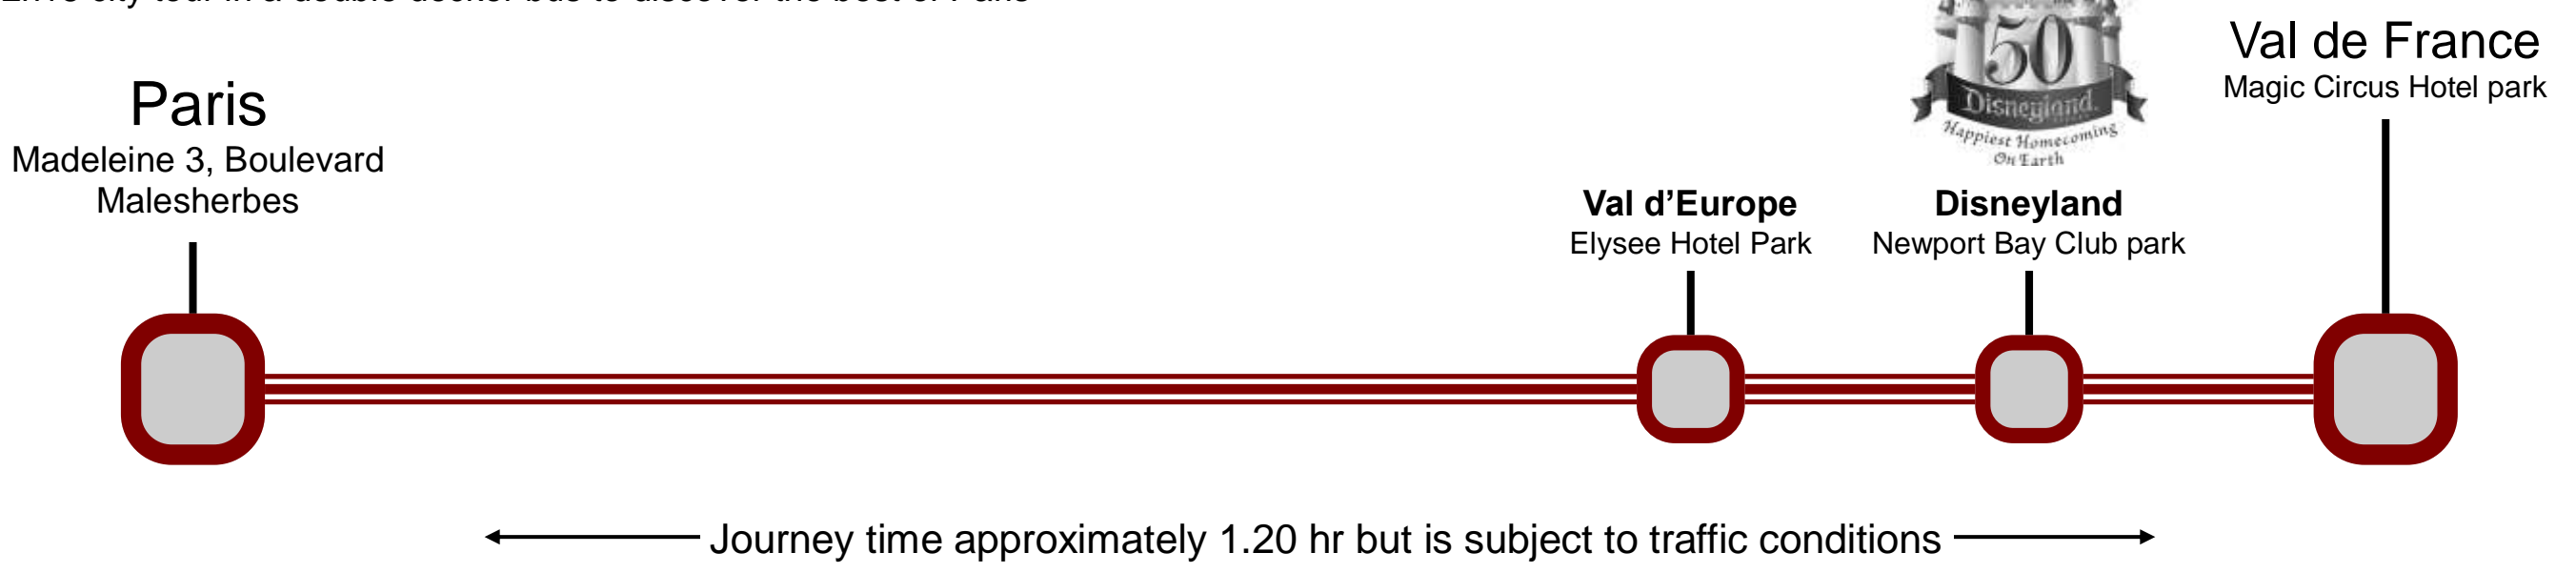

Disneyland Paris Essentials Tour

Disneyland Parks to Paris

- Shuttle Bus map with stops
- Shuttle Bus timetables
- Disneyland Paris Essentials bus tour ticket costs

Disneyland Paris

Essentials Paris Tour

Via - EUtouring.com

Disneyland Paris Essentials bus map and stops

Dedicated shuttle bus service that runs between Disneyland Parks and Paris city centre and also includes a 2h15 city tour in a double decker bus to discover the best of Paris

Disneyland Paris Essentials shuttle bus departure times starting from Val de France

Val de France (Magic Circus Hotel park)	Disneyland (Newport Bay Club park)	Val d'Europe (Elysee Hotel park)	Paris (Madeleine 3 Boulevard Malesherbes)
10.15 hrs	10.25 hrs	10.35 hrs	11.30 hrs

Direction Disneyland Paris

Disneyland Paris Essentials shuttle bus departure times from Paris

Paris (Madeleine 3 Boulevard Malesherbes)	Val d'Europe (Elysee Hotel park)	Disneyland (Newport Bay Club park)	Val de France (Magic Circus Hotel park)
18.00hrs	19.05 hrs	19.10 hrs	19.20 hrs