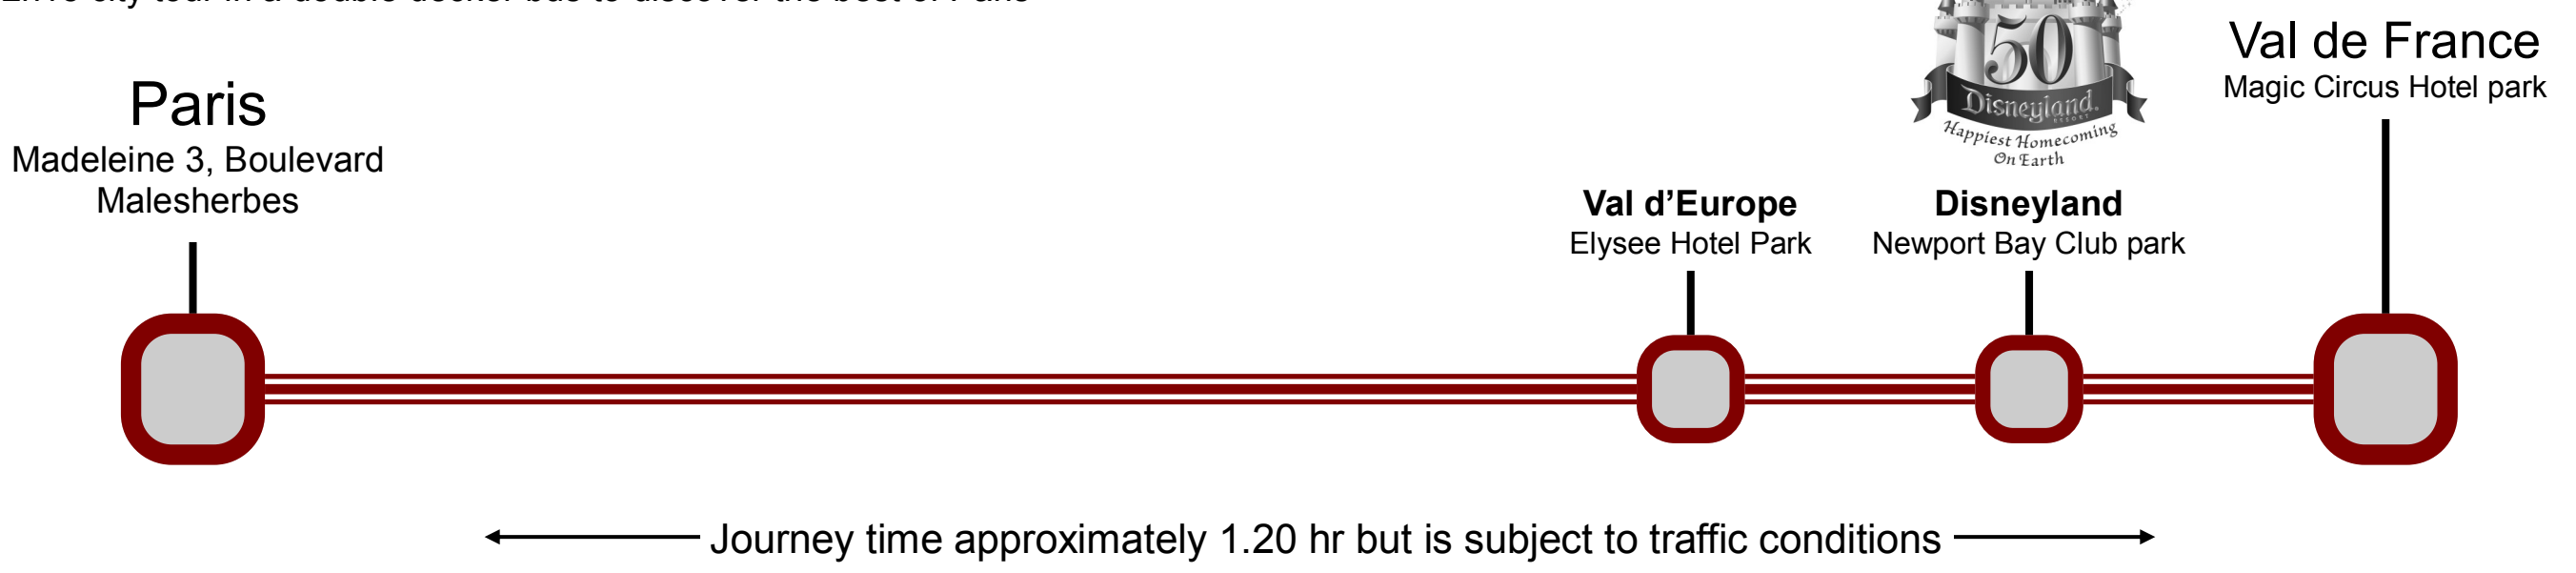

Disneyland Paris Essentials Tour

Disneyland Parks to Paris

- Shuttle Bus map with stops
- Shuttle Bus timetables
- Disneyland Paris Essentials bus tour ticket costs

Disneyland Paris

Essentials Paris Tour

Via - EUtouring.com

Disneyland Paris Essentials bus map and stops

Dedicated shuttle bus service that runs between Disneyland Parks and Paris city centre and also includes a 2h15 city tour in a double decker bus to discover the best of Paris

Disneyland Paris Essentials shuttle bus departure times starting from Val de France

Val de France (Magic Circus Hotel park)	Disneyland (Newport Bay Club park)	Val d'Europe (Elysee Hotel park)	Paris (Madeleine 3 Boulevard Malesherbes)
10.15 hrs	10.25 hrs	10.35 hrs	11.30 hrs

Direction Disneyland Paris

Disneyland Paris Essentials shuttle bus departure times from Paris

Paris (Madeleine 3 Boulevard Malesherbes)	Val d'Europe (Elysee Hotel park)	Disneyland (Newport Bay Club park)	Val de France (Magic Circus Hotel park)
18.00hrs	19.05 hrs	19.10 hrs	19.20 hrs