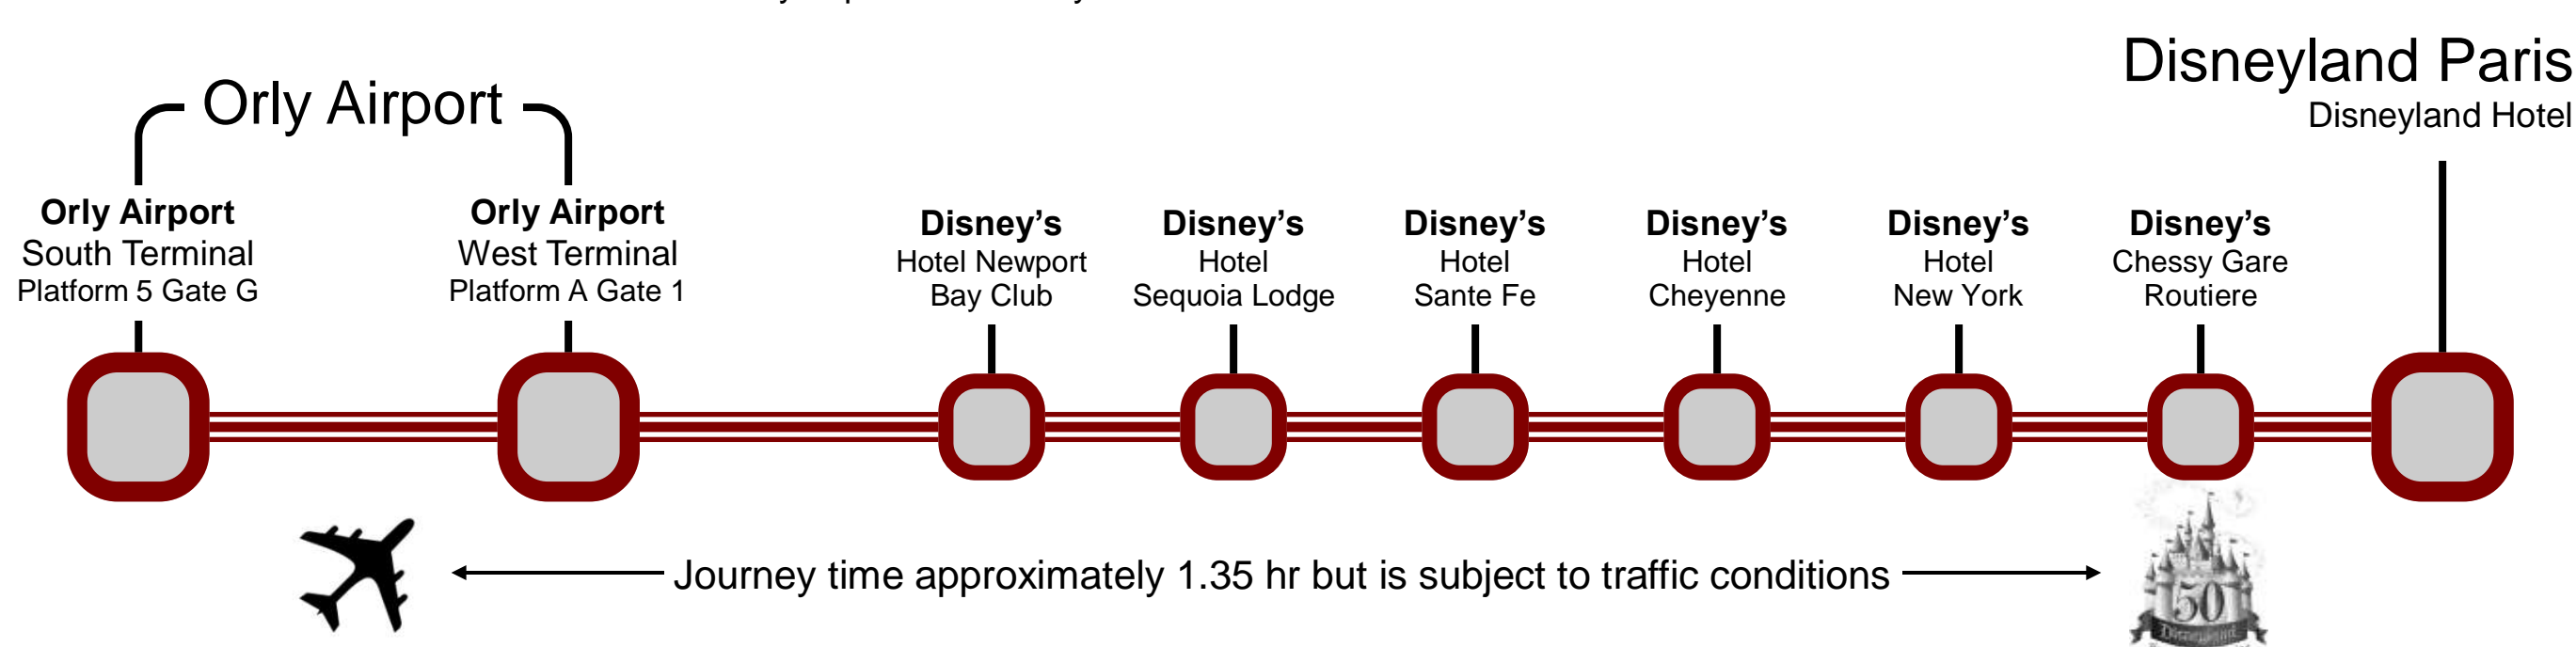

Magical Shuttle Bus Service

Orly airport to Disneyland Paris

- Shuttle Bus map with stops
- Shuttle Bus timetables
- Shuttle Bus ticket costs

Disneyland Paris

Orly Magical Shuttle

Via - EUtouring.com

Magical Shuttle bus map and stops

Dedicated shuttle bus service that runs between Orly airport and Disneyland Paris

Magical Shuttle bus timetables

Direction Disneyland Paris

Shuttle bus service 7 days a week with a journey time approximately 1.35 hr journey time and timetables are given for reference only and subject to traffic conditions

Magical Shuttle bus departure times from Orly airport

Orly Airport South Terminal Platform 5 Gate G				Orly Airport West Terminal Platform A Gate 1			
9.00 hrs	12.00 hrs	15.00 hrs	18.00 hrs	9.10 hrs	12.10 hrs	15.10 hrs	18.10 hrs
10.00 hrs	13.00 hrs	16.00 hrs	19.00 hrs	10.10 hrs	13.10 hrs	16.10 hrs	19.10 hrs
11.00hrs	14.00 hrs	17.00 hrs	20.15 hrs	11.10hrs	14.10 hrs	17.10 hrs	20.25 hrs