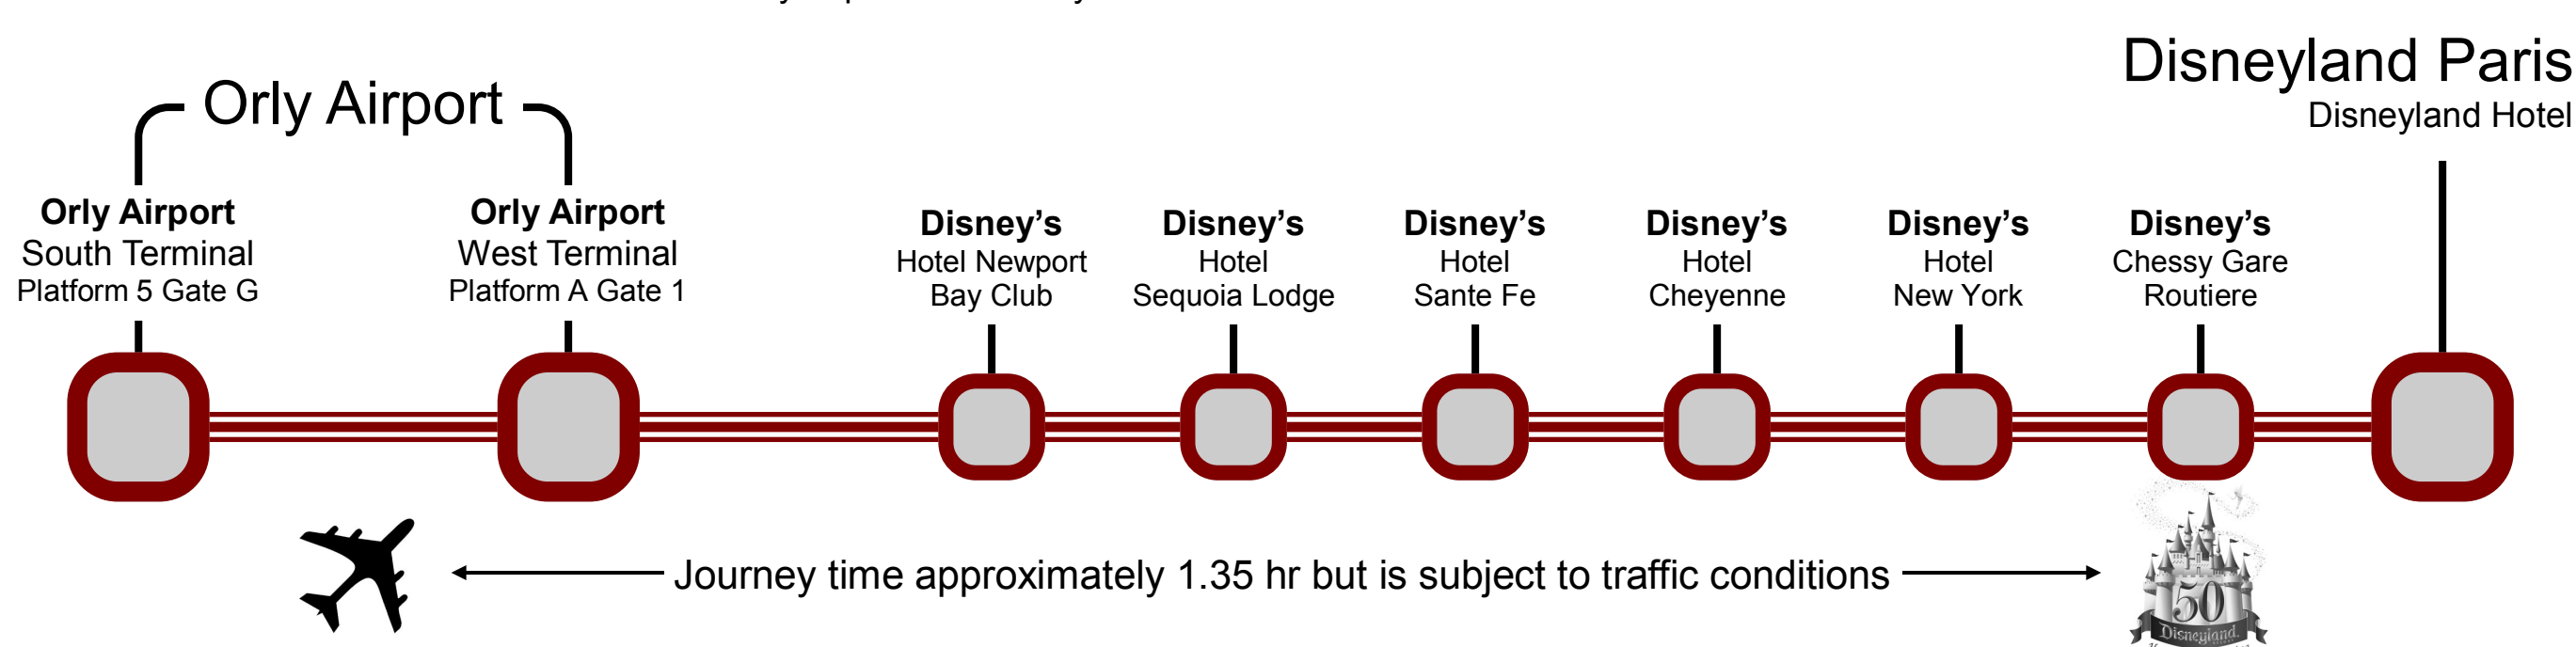

Magical Shuttle Bus Service

Orly airport to Disneyland Paris

- Shuttle Bus map with stops
- Shuttle Bus timetables
- Shuttle Bus ticket costs

Disneyland Paris

Orly Magical Shuttle

Via - EUtouring.com

Magical Shuttle bus map and stops

Dedicated shuttle bus service that runs between Orly airport and Disneyland Paris

Magical Shuttle bus timetables

Direction Disneyland Paris

Shuttle bus service 7 days a week with a journey time approximately 1.35 hr journey time and timetables are given for reference only and subject to traffic conditions

Magical Shuttle bus departure times from Orly airport

Orly Airport South Terminal Platform 5 Gate G				Orly Airport West Terminal Platform A Gate 1			
9.00 hrs	12.00 hrs	15.00 hrs	18.00 hrs	9.10 hrs	12.10 hrs	15.10 hrs	18.10 hrs
10.00 hrs	13.00 hrs	16.00 hrs	19.00 hrs	10.10 hrs	13.10 hrs	16.10 hrs	19.10 hrs
11.00hrs	14.00 hrs	17.00 hrs	20.15 hrs	11.10hrs	14.10 hrs	17.10 hrs	20.25 hrs