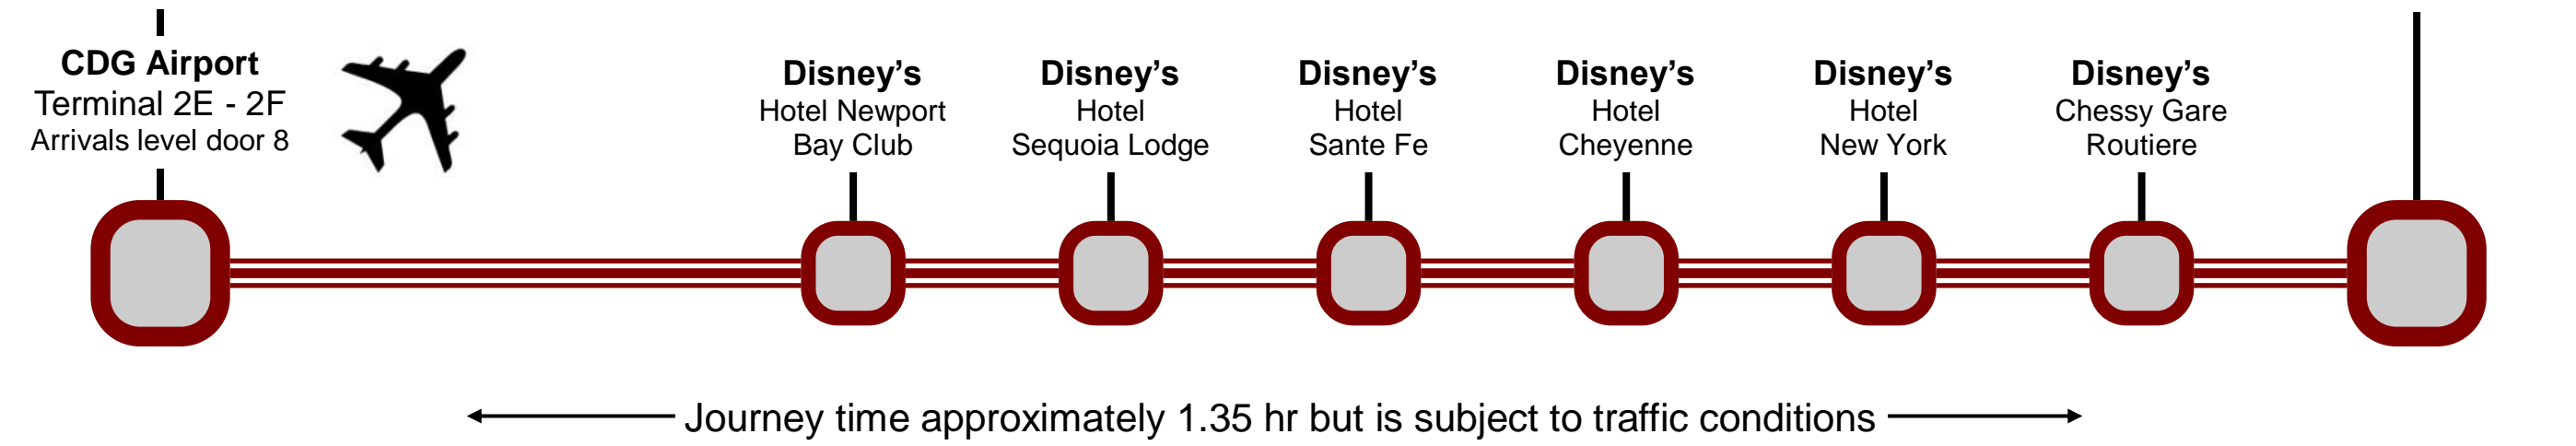

Magical Shuttle Bus Service

Charles de Gaulle airport to Disneyland Paris

- Shuttle Bus map with stops
- Shuttle Bus timetables
- Shuttle Bus ticket costs

Disneyland Paris

CDG Magical Shuttle

Via - EUtouring.com

Magical Shuttle bus map and stops

Dedicated shuttle bus service that runs between Charles de Gaulle airport and Disneyland Paris

Charles de Gaulle Airport

Magical Shuttle bus timetables

Direction Disneyland Paris

Shuttle bus service 7 days a week with a journey time approximately 1.35 hr
journey time and timetables are given for reference only and subject to traffic conditions

Magical Shuttle bus departure times from Charles de Gaulle airport 2E/2F