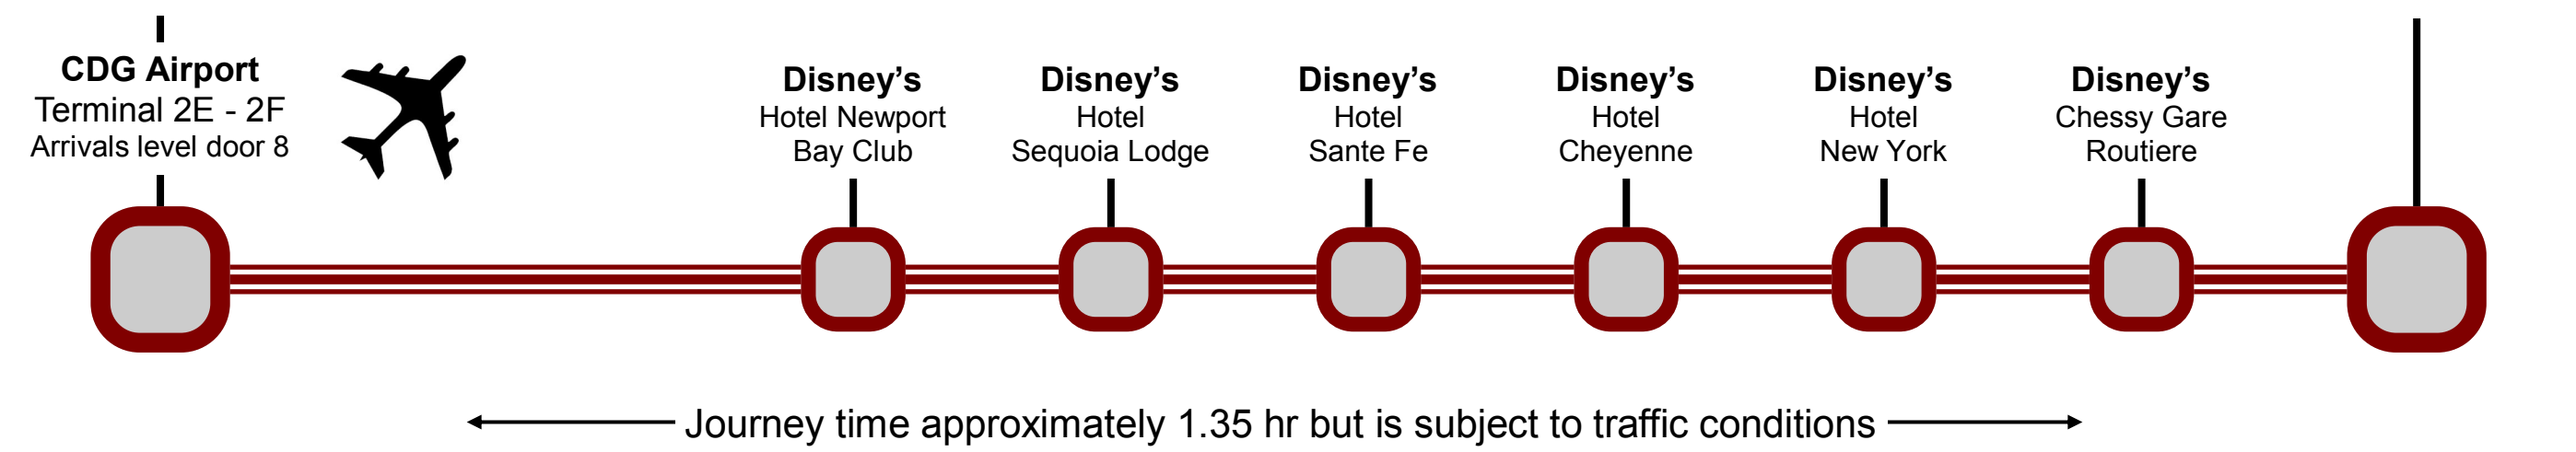

Magical Shuttle Bus Service

Charles de Gaulle airport to Disneyland Paris

- Shuttle Bus map with stops
- Shuttle Bus timetables
- Shuttle Bus ticket costs

Disneyland Paris

CDG Magical Shuttle

Via - EUtouring.com

Magical Shuttle bus map and stops

Dedicated shuttle bus service that runs between Charles de Gaulle airport and Disneyland Paris

Charles de Gaulle Airport

Magical Shuttle bus timetables

Direction Disneyland Paris

Shuttle bus service 7 days a week with a journey time approximately 1.35 hr
journey time and timetables are given for reference only and subject to traffic conditions

Magical Shuttle bus departure times from Charles de Gaulle airport 2E/2F